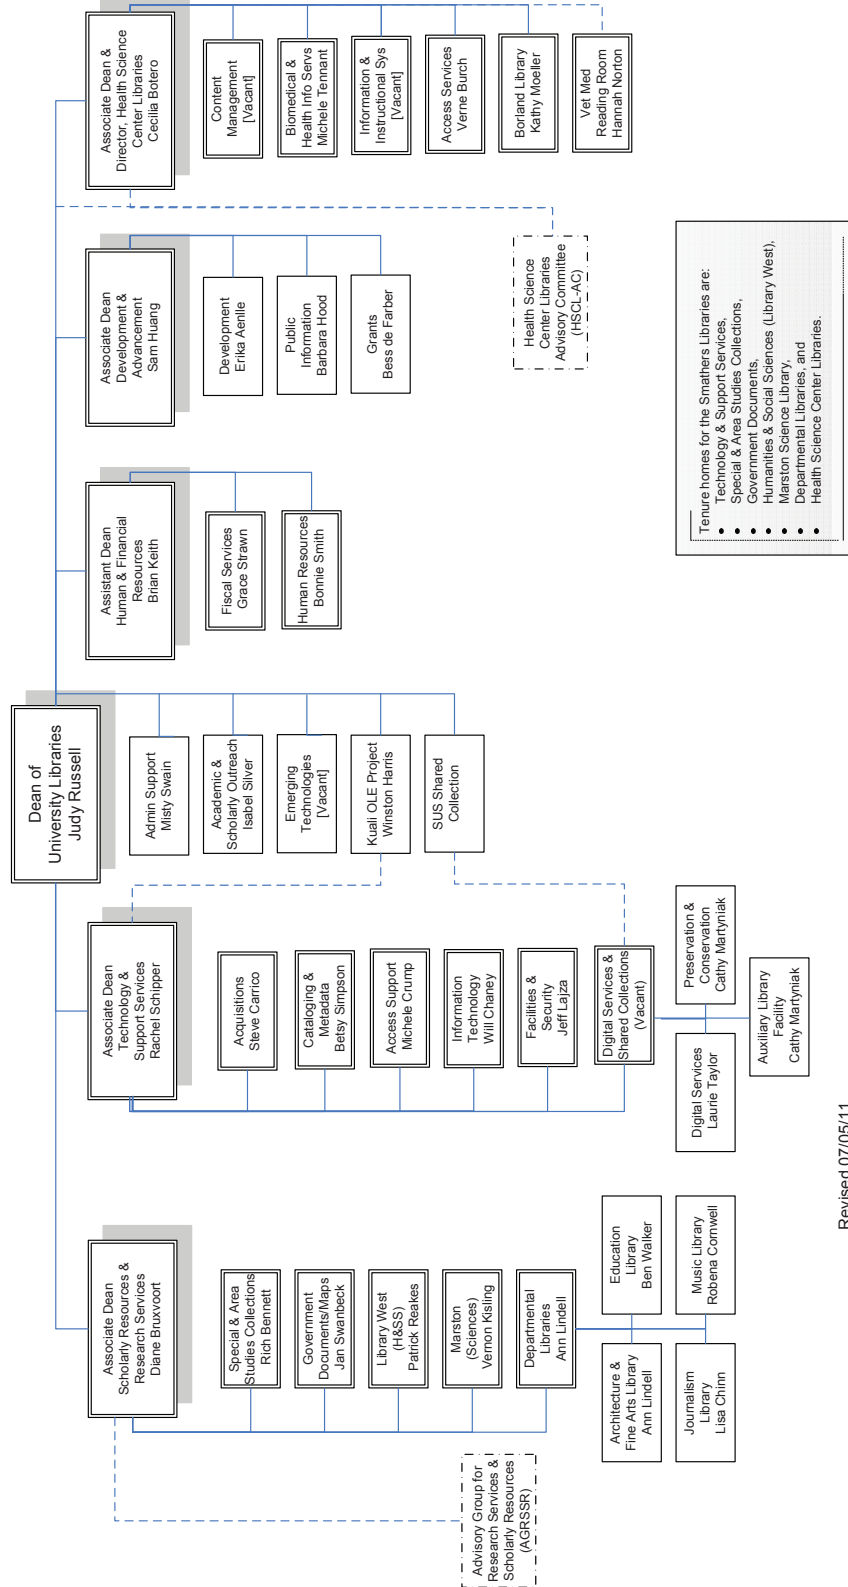

Organization Charts

UCLA Library
 April 2011

George A. Smathers Libraries University of Florida

Tenure homes for the Smathers Libraries are:

- Technology & Support Services,
- Special & Area Studies Collections,
- Government Documents,
- Humanities & Social Sciences (Library West),
- Marston Science Library,
- Departmental Libraries, and
- Health Science Center Libraries.

Maintains the order of the physical collection. Stack maintenance includes preservation analysis, mold control monitoring conditions of library material and the stacks environment. Equipment maintenance includes monitoring and maintenance of environmental equipment (fans) cleaning and repair of all electronic equipment and media. Works in conjunction with the Campus Security staff to maintain the security of library collections and patrons.