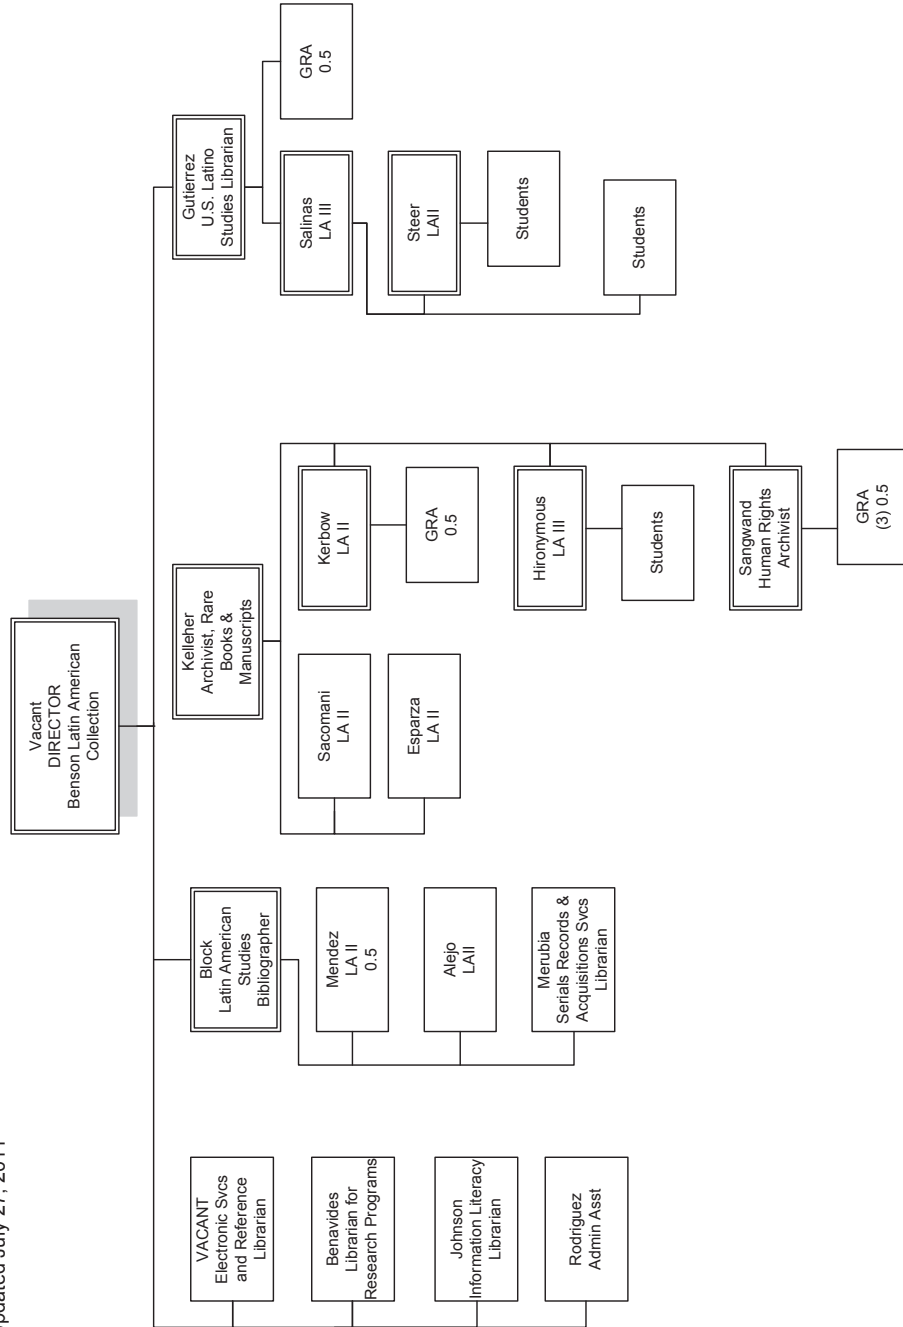

University of Texas Libraries
 Benson Latin American Collection
 Updated July 27, 2011

YALE UNIVERSITY
Library organization chart

Effective: March 8, 2011