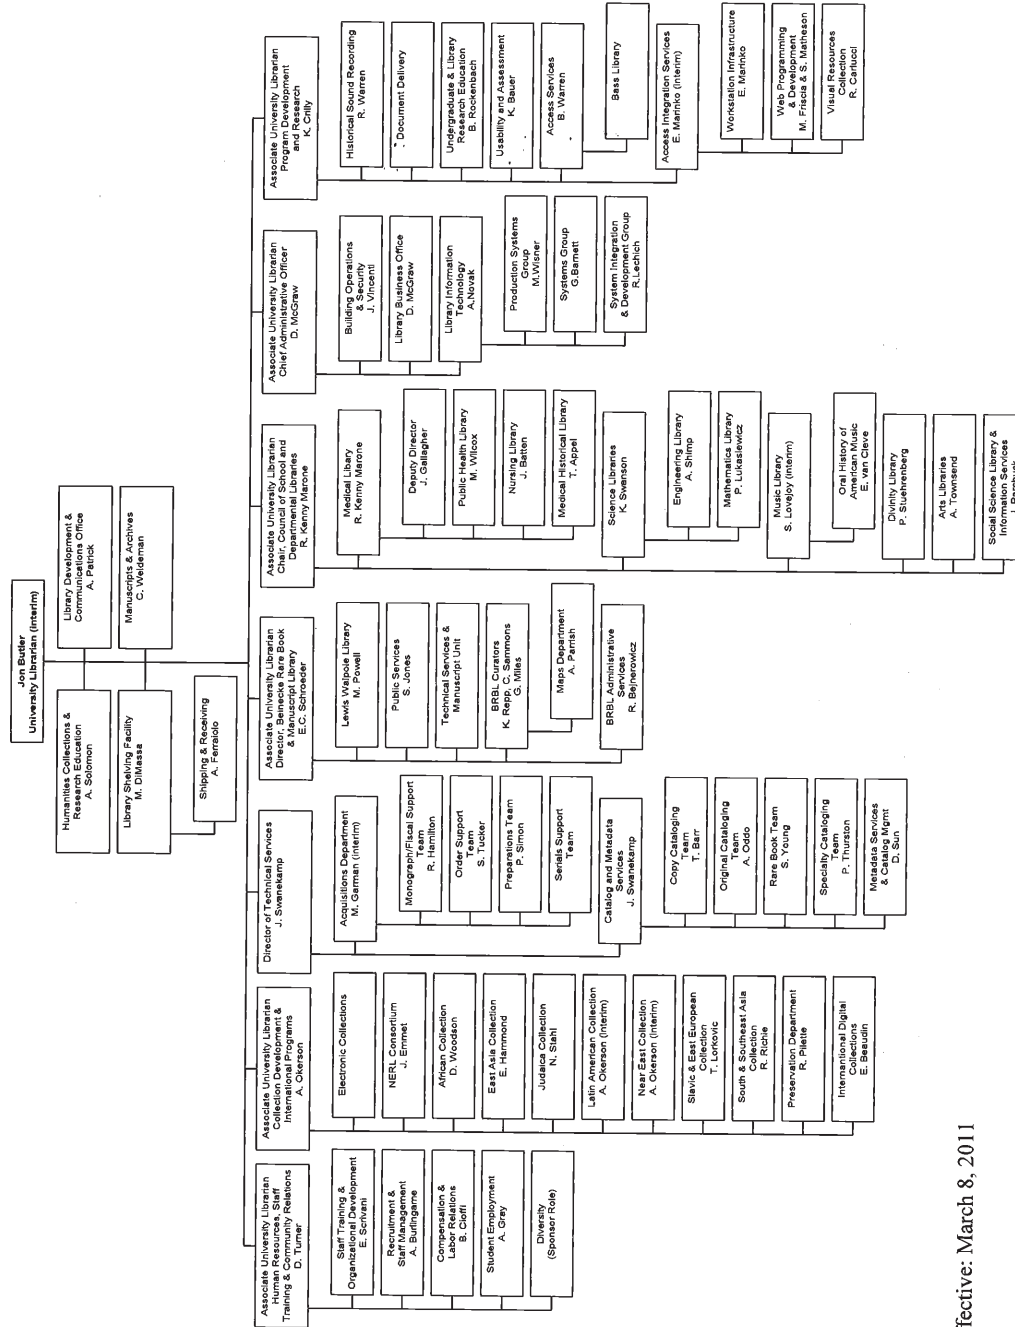

University of Texas Libraries
 Benson Latin American Collection
 Updated July 27, 2011

YALE UNIVERSITY
Library organization chart

Effective: March 8, 2011