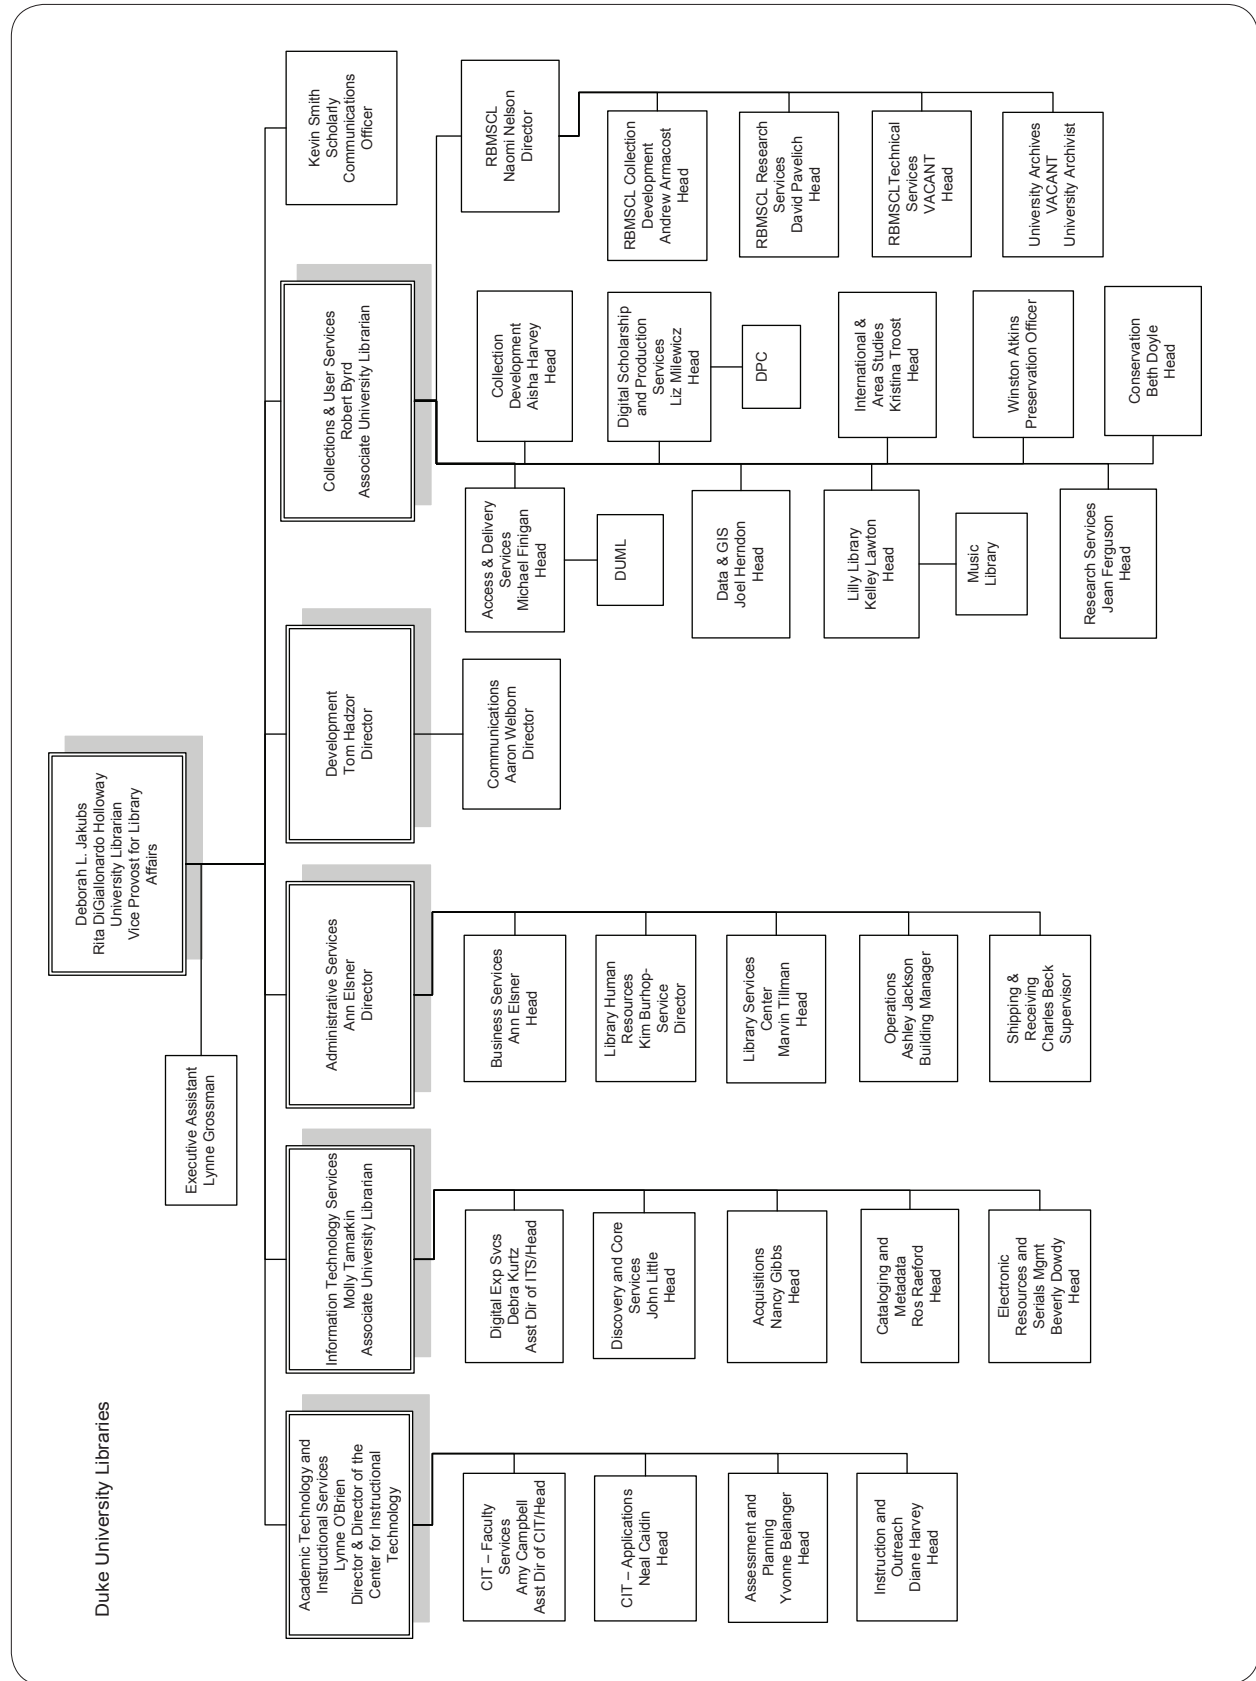

Organization Charts

UCLA Library
 April 2011

George A. Smathers Libraries University of Florida

Tenure homes for the Smathers Libraries are:

- Technology & Support Services,
- Special & Area Studies Collections,
- Government Documents,
- Humanities & Social Sciences (Library West),
- Marston Science Library,
- Departmental Libraries, and
- Health Science Center Libraries.

Maintains the order of the physical collection. Stack maintenance includes preservation analysis, mold control monitoring conditions of library material and the stacks environment. Equipment maintenance includes monitoring and maintenance of environmental equipment (fans) cleaning and repair of all electronic equipment and media. Works in conjunction with the Campus Security staff to maintain the security of library collections and patrons.