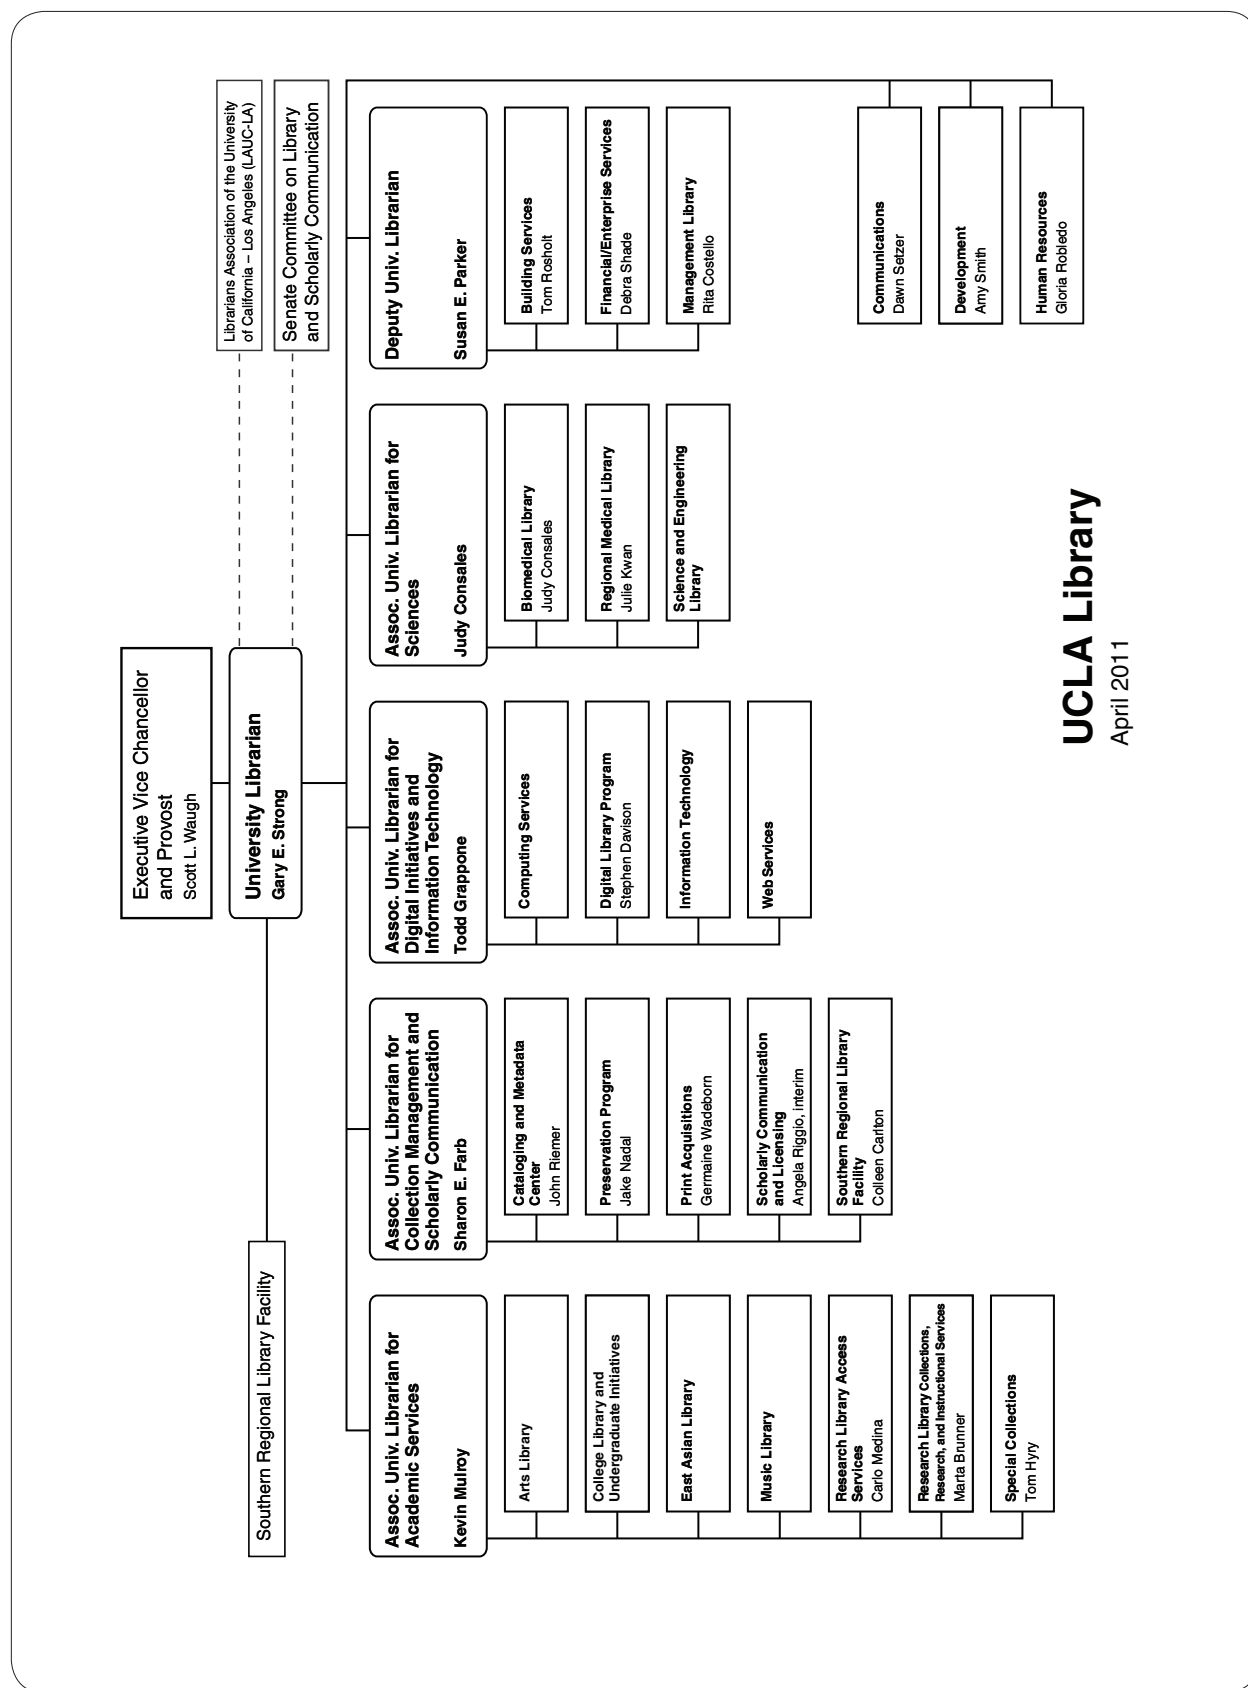

Organization Charts

UCLA Library
 April 2011

George A. Smathers Libraries University of Florida

Tenure homes for the Smathers Libraries are:

- Technology & Support Services,
- Special & Area Studies Collections,
- Government Documents,
- Humanities & Social Sciences (Library West),
- Marston Science Library,
- Departmental Libraries, and
- Health Science Center Libraries.