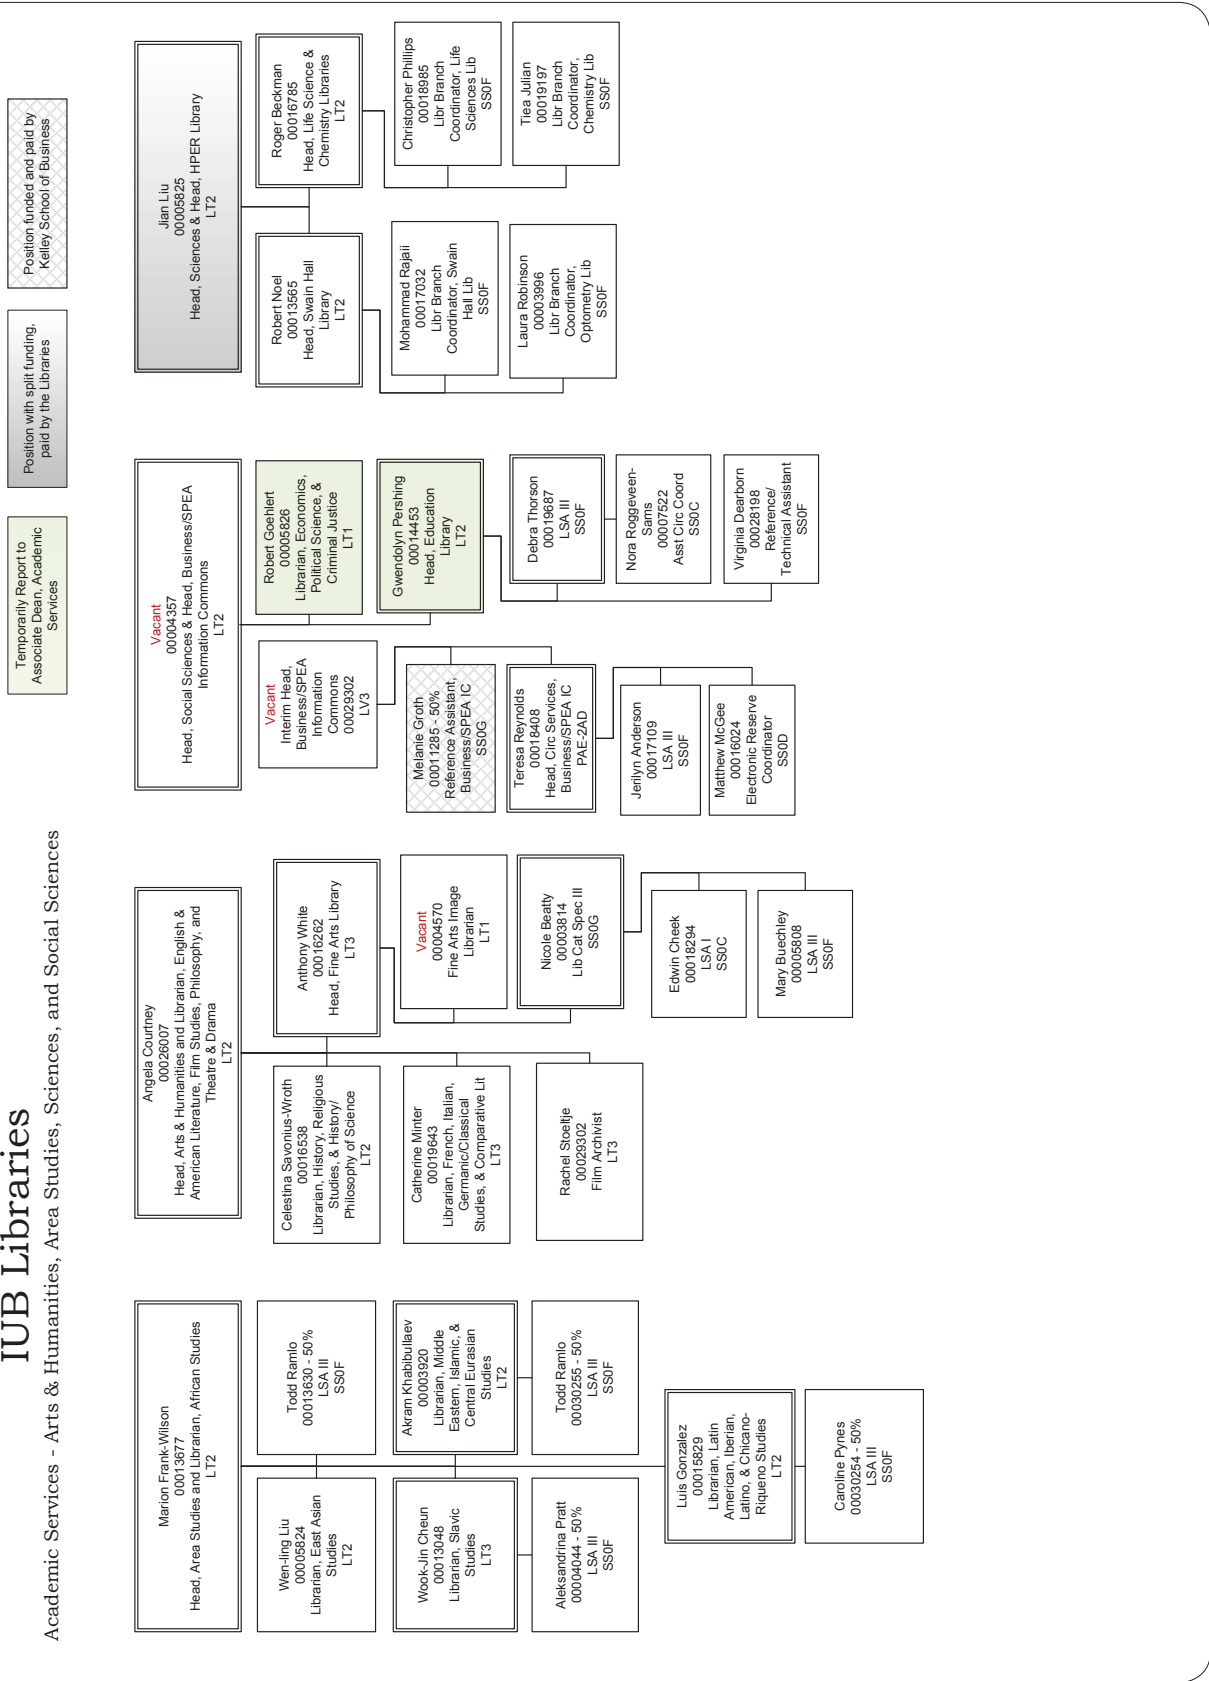

IUB Libraries

Academic Services - Arts & Humanities, Area Studies, Sciences, and Social Sciences