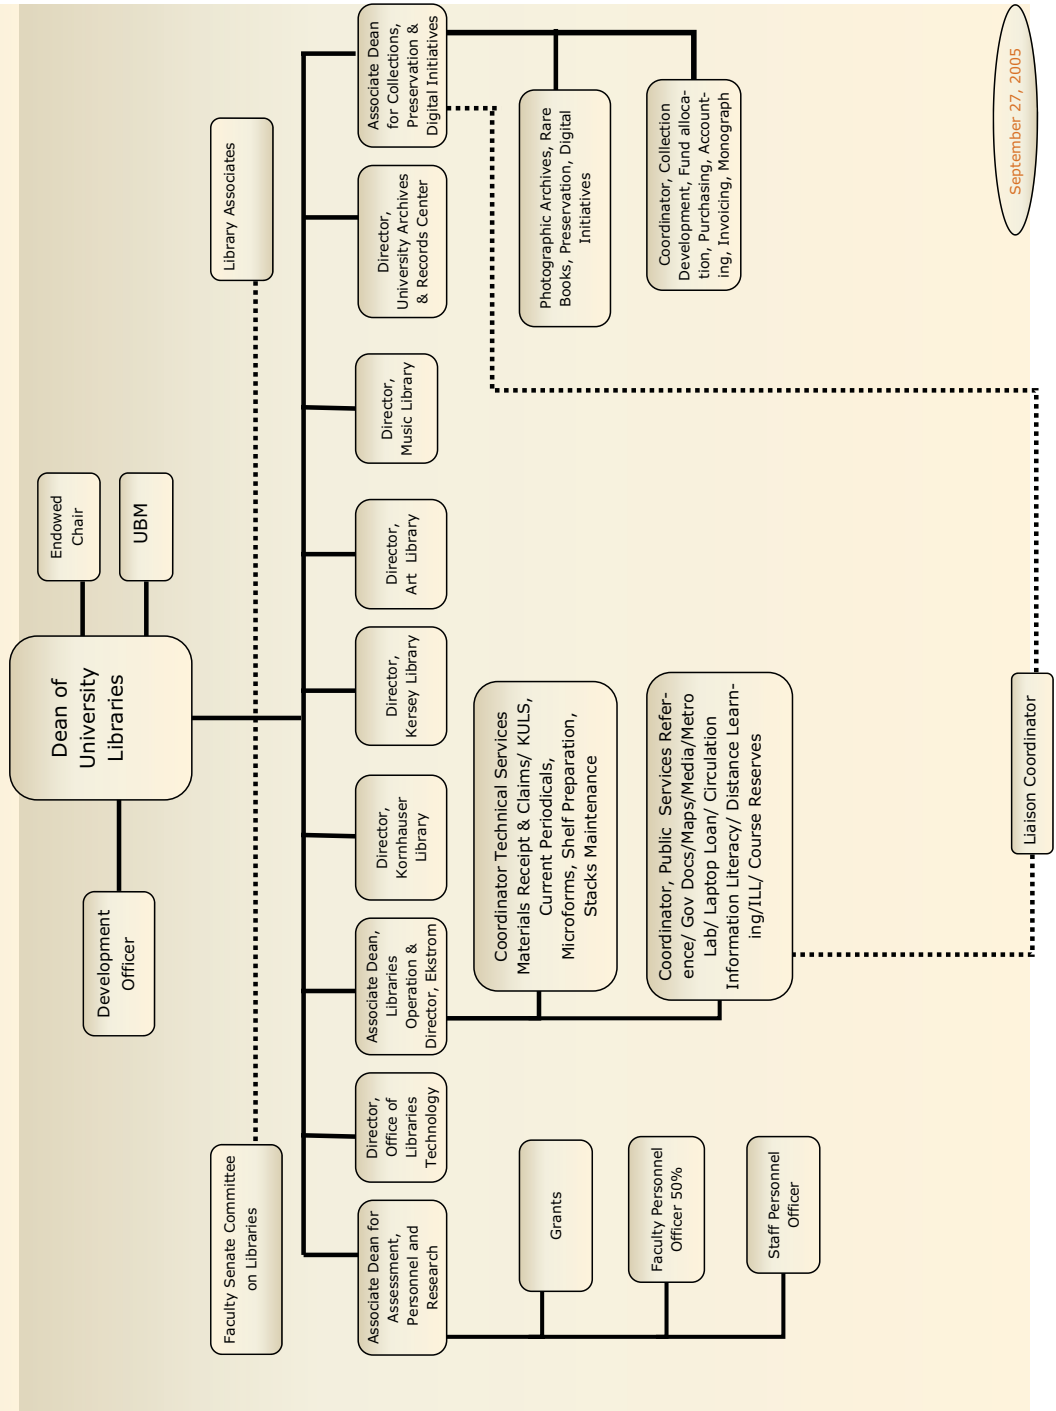

Organization Charts

Digital Library Center - ORGANIZATIONAL CHART
 George A. Smathers Libraries, University of Florida

University Libraries Organizational Chart

September 27, 2005

University Library
Information Technology
Technical and Access Services