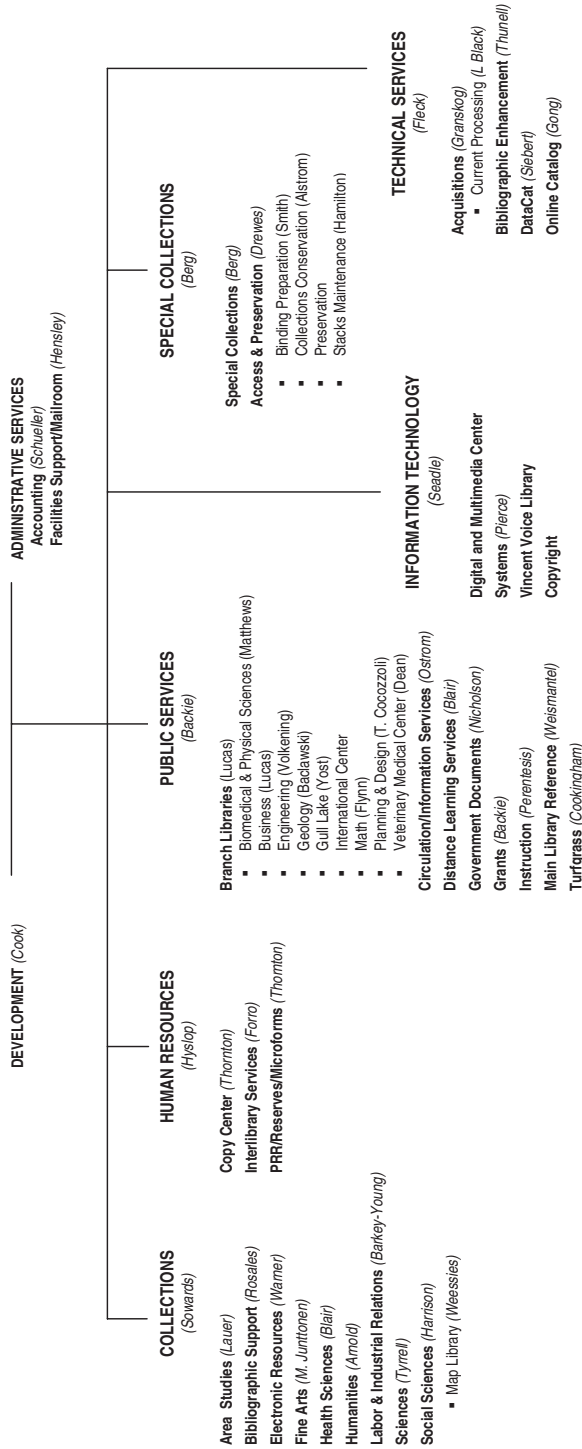

MICHIGAN STATE UNIVERSITY LIBRARIES ORGANIZATION
March 2005

DIRECTOR OF LIBRARIES
(Haka)