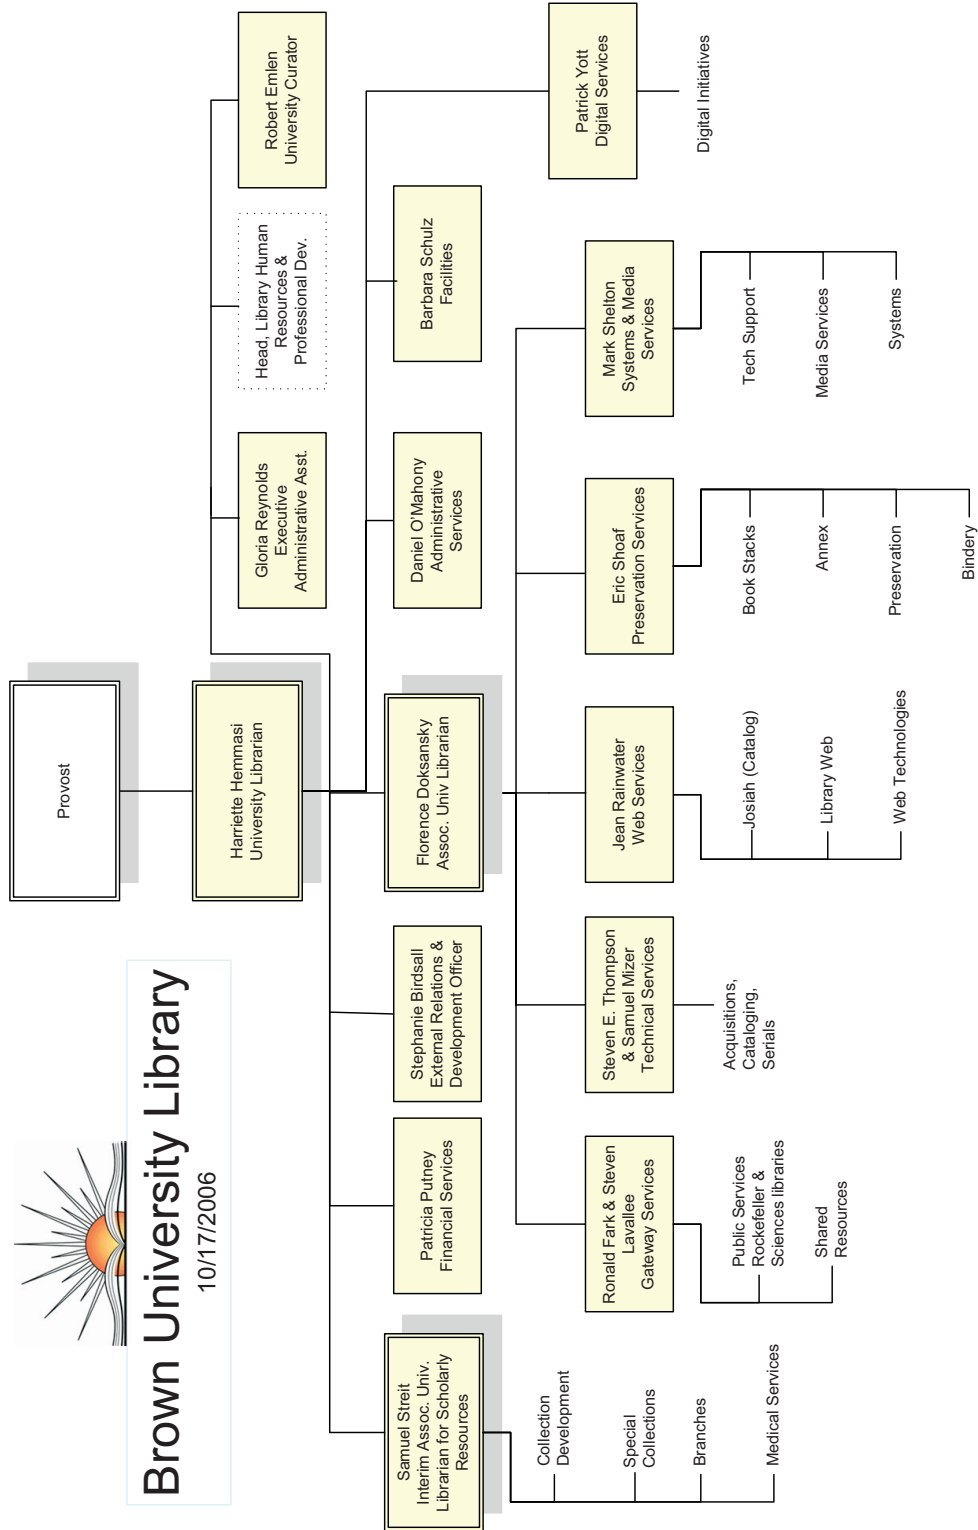

Organization Charts

Digital Library Center - ORGANIZATIONAL CHART
 George A. Smathers Libraries, University of Florida

University Libraries Organizational Chart

September 27, 2005

University Library
Information Technology
Technical and Access Services