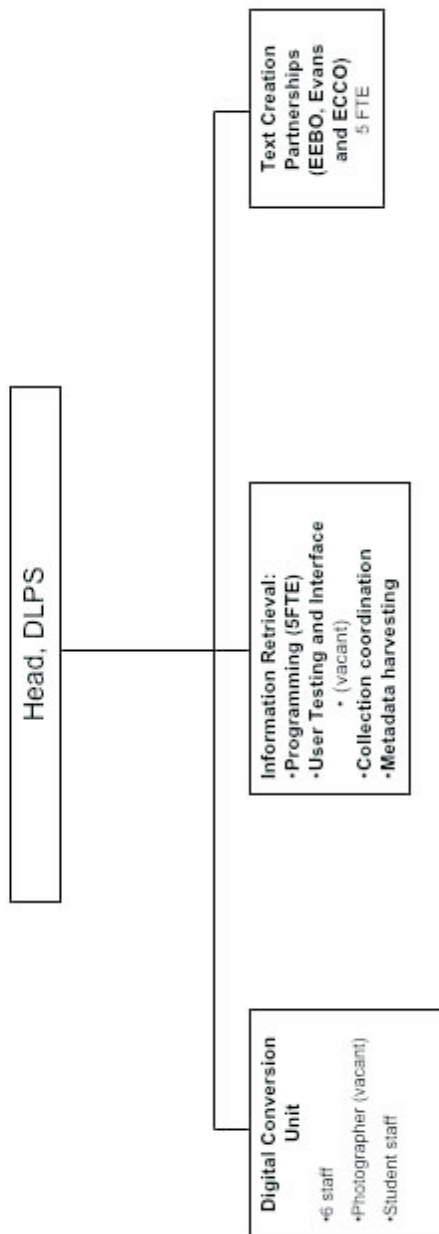

Digital Library Production Service

The University of Michigan

July 2005