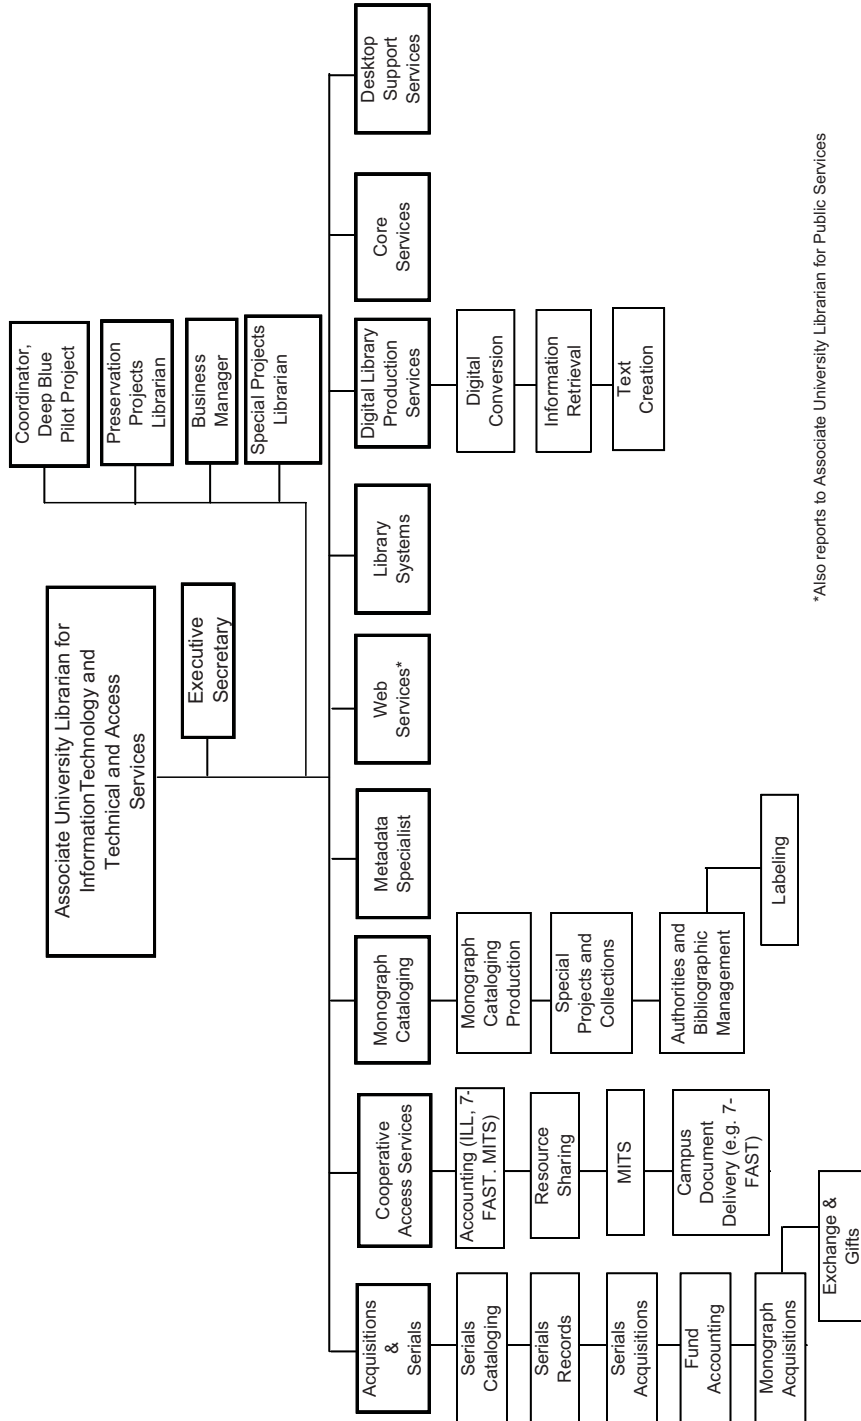

Organization Charts

Digital Library Center - ORGANIZATIONAL CHART
 George A. Smathers Libraries, University of Florida

University Libraries Organizational Chart

September 27, 2005

University Library
Information Technology
Technical and Access Services