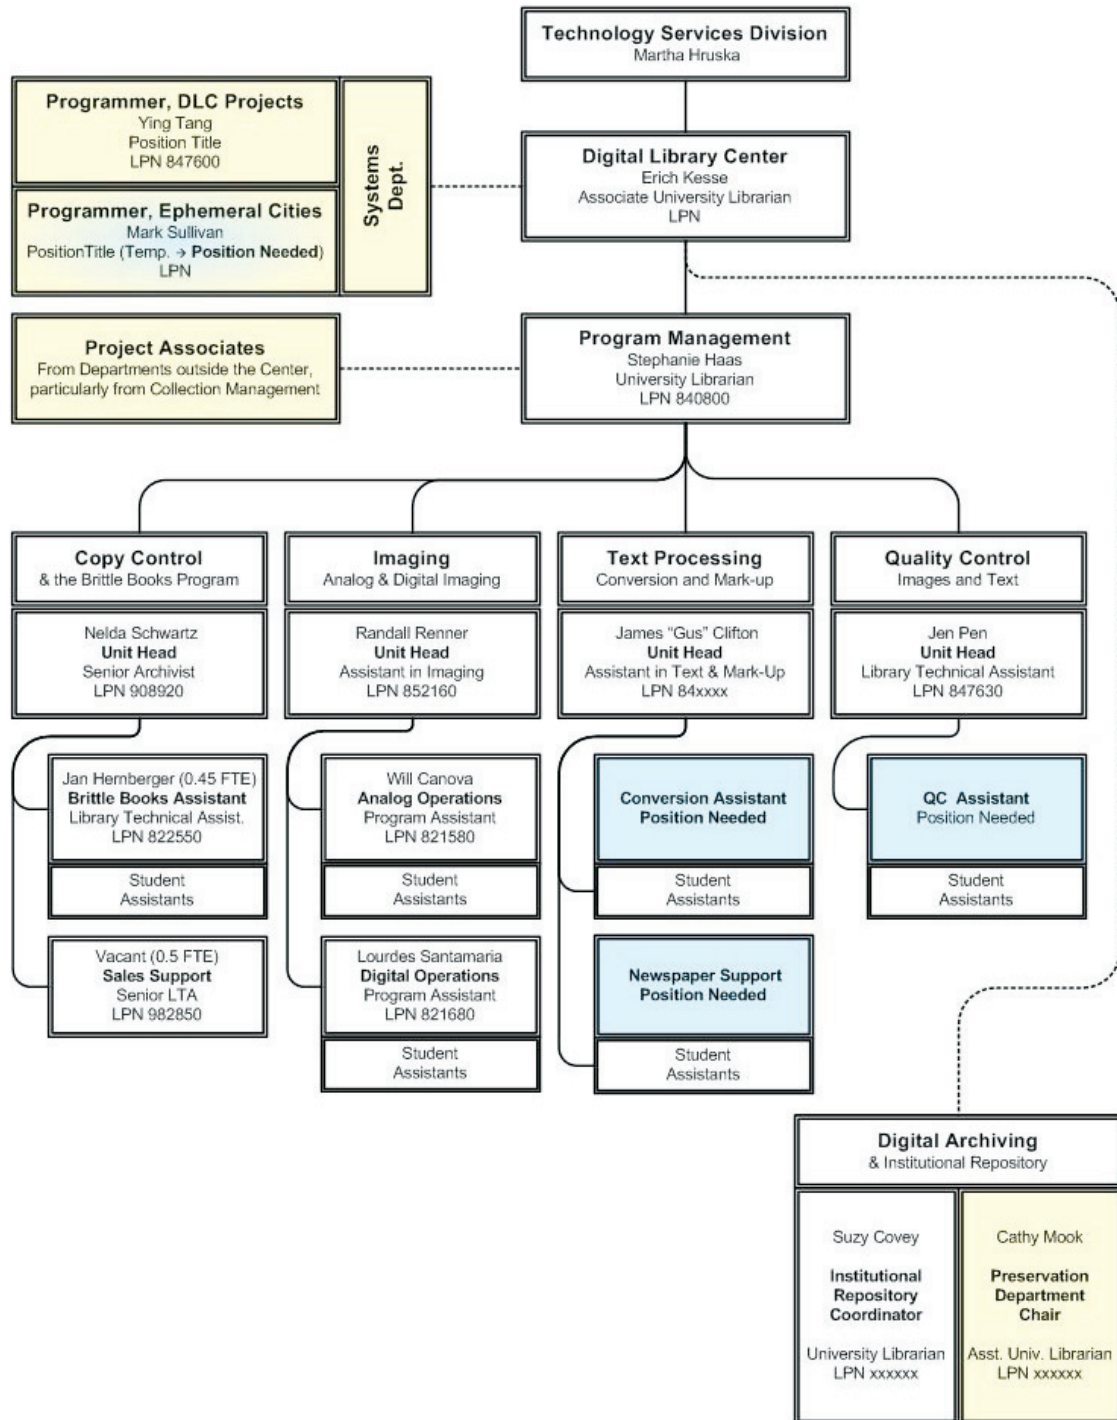

Organization Charts

Digital Library Center - ORGANIZATIONAL CHART
 George A. Smathers Libraries, University of Florida

University Libraries Organizational Chart

September 27, 2005

University Library
Information Technology
Technical and Access Services

DIRECTOR OF LIBRARIES
(Haka)

Content Management Services

Last Updated: 6 December 2005

Digital Library Production Services
Last Updated: 12 April 2006