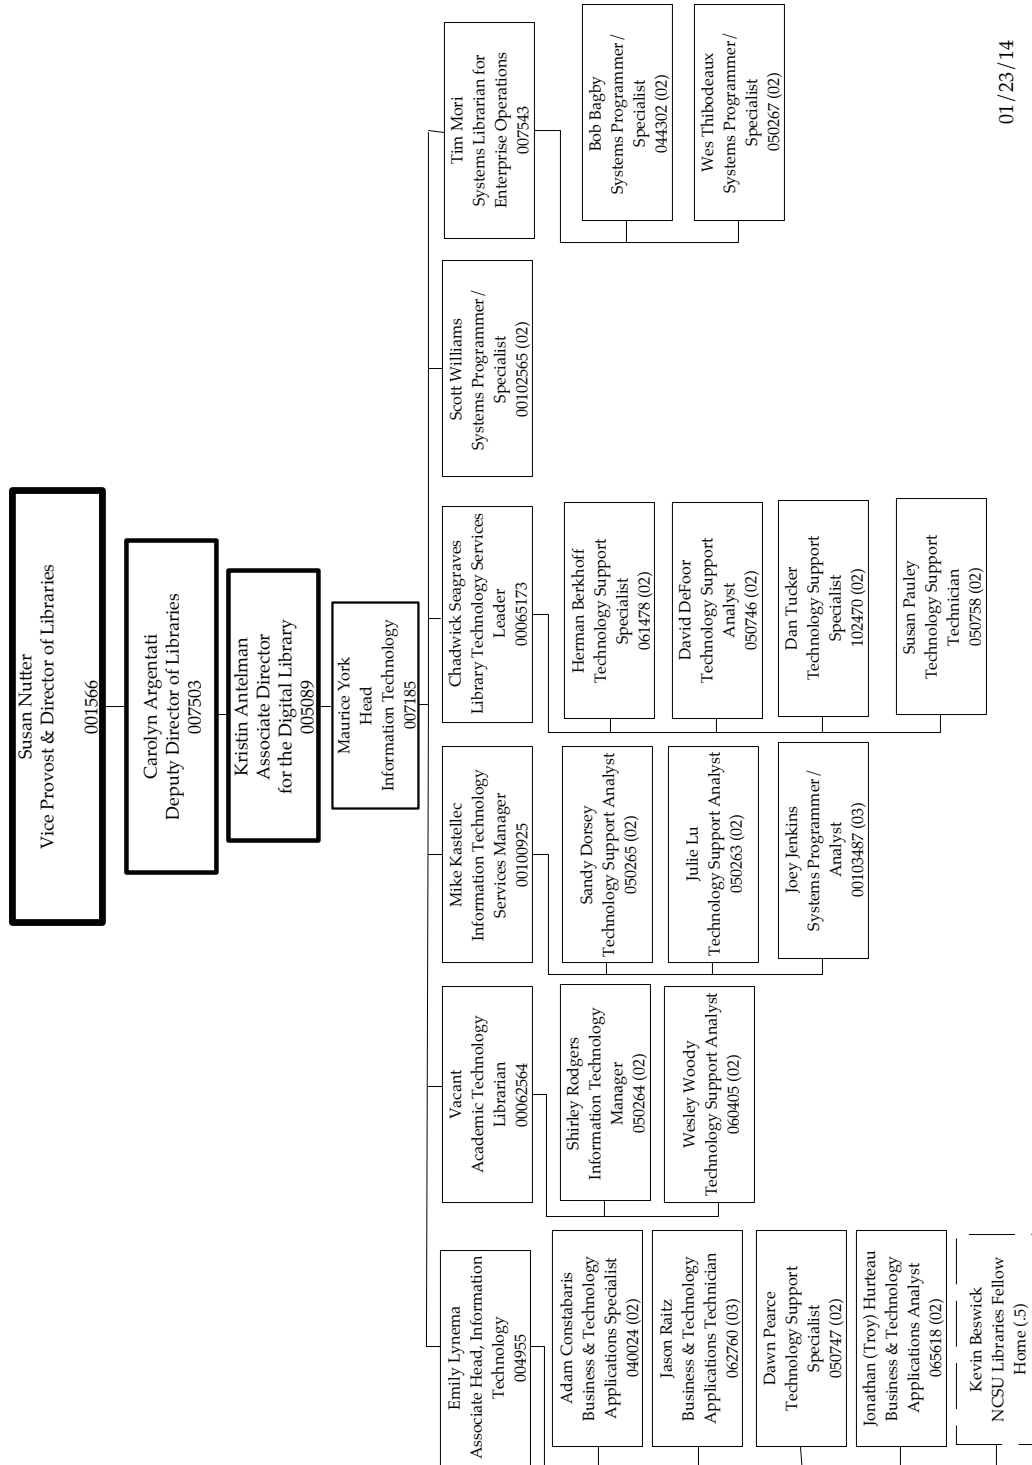

Organization Charts

Brown University Library

SEARCH: ● Everything ● Books+ ● Articles ● Website Find

Library A-Z | Off-Campus Access | Hours & Locations | Contact

University Library Org Chart - Tree View

[Alphabetical listing](#) | [Full tree view](#) | [Top of tree](#) | [Up one level](#) | [Org chart admin](#) (authorized users only)

```
graph TD; Ashton[Andrew Ashton  
Associate University Librarian for Digital Technologies  
Supervisor: Harriette Hemmasi, Jolkowsky Family University Librarian]; Vacant["(Position Vacant)  
Library Web Manager"]; Rainwater["Jean Rainwater  
Head, Integrated Technology Services"]; Rhoads["Joseph Rhoads  
Digital Repository Manager"]; Caldwell["Ann Caldwell  
Head, Imaging and Metadata Services"]; Rashleigh["Edward Rashleigh  
Data Visualization Coordinator"]; Ashton --- Vacant; Ashton --- Rainwater; Ashton --- Rhoads; Ashton --- Caldwell; Ashton --- Rashleigh;
```

Libraries Information Technology

University of California, Irvine
Organizational Chart

Revised: 04/01/2014

6/3/2014

Library Technologies
Report to the Dean

Key

- Full or Partial Temporary Funding
- Funded by Libraries & Vice President, Information Technology (VPIT), paid by Libraries

OVERVIEW-UL&LS ORGANIZATIONAL STRUCTURE

Digital Library Initiatives

11/06/13

Information Technology

01/23/14

User Experience

01/23/14

UNIVERSITY OF PENNSYLVANIA LIBRARY
Penn Libraries Reporting Organization