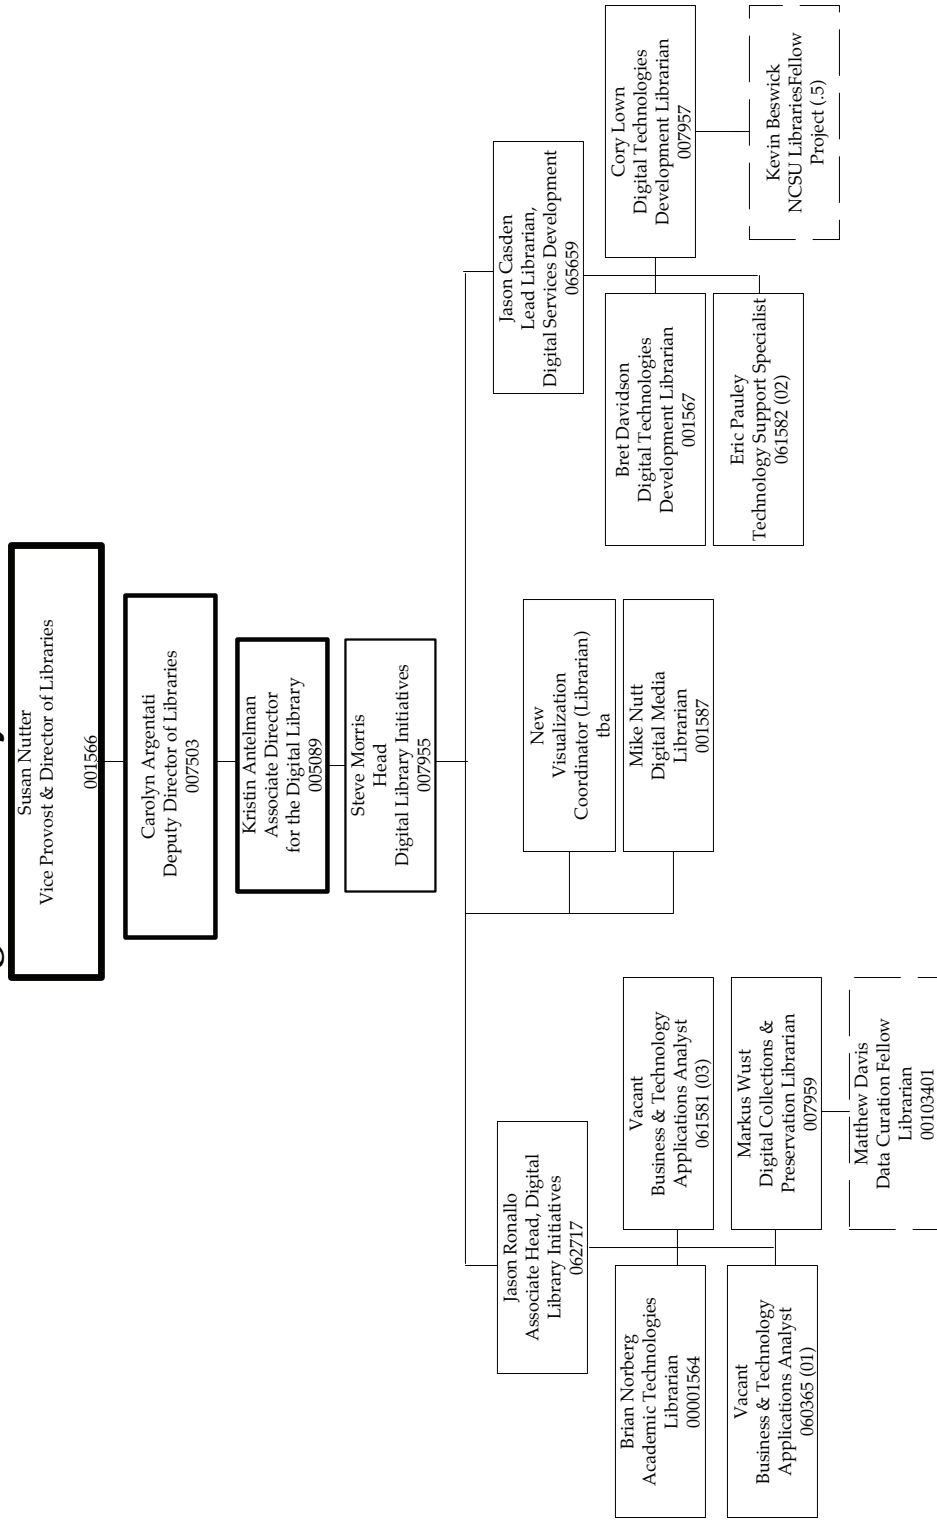

Digital Library Initiatives

11/06/13