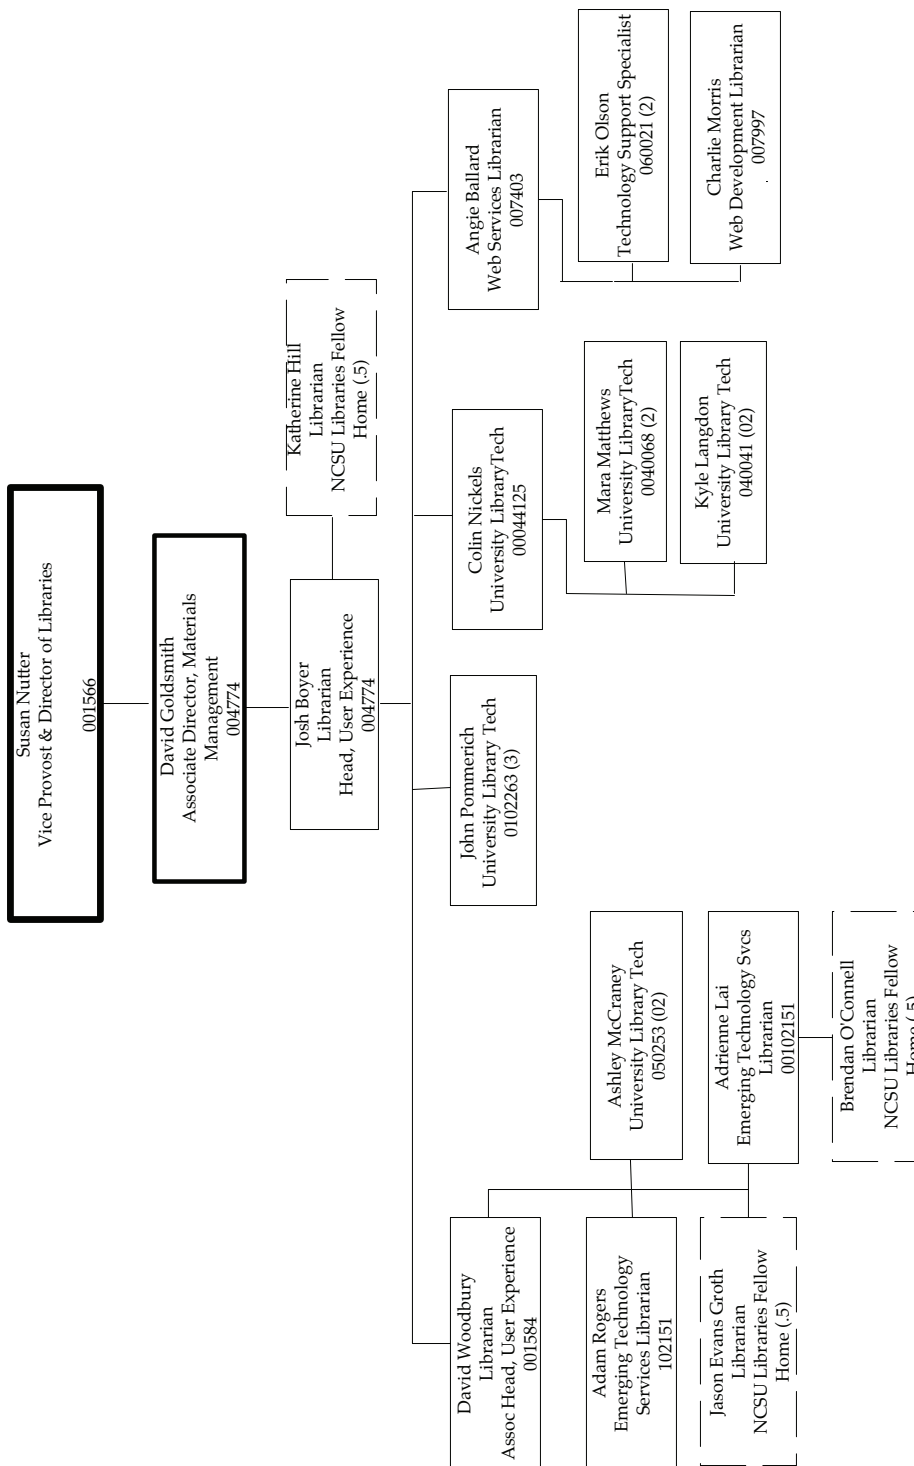

Organization Charts

Brown University Library

SEARCH: ● Everything ● Books+ ● Articles ● Website Find

Library A-Z | Off-Campus Access | Hours & Locations | Contact

University Library Org Chart - Tree View

[Alphabetical listing](#) | [Full tree view](#) | [Top of tree](#) | [Up one level](#) | [Org chart admin](#) (authorized users only)

```
graph TD; Ashton[Andrew Ashton  
Associate University Librarian for Digital Technologies  
Supervisor: Harriette Hemmasi, Jolkowsky Family University Librarian]; Vacant["(Position Vacant)  
Library Web Manager"]; Rainwater["Jean Rainwater  
Head, Integrated Technology Services"]; Rhoads["Joseph Rhoads  
Digital Repository Manager"]; Caldwell["Ann Caldwell  
Head, Imaging and Metadata Services"]; Rashleigh["Edward Rashleigh  
Data Visualization Coordinator"]; Ashton --- Vacant; Ashton --- Rainwater; Ashton --- Rhoads; Ashton --- Caldwell; Ashton --- Rashleigh;
```

Libraries Information Technology

University of California, Irvine
Organizational Chart

Revised: 04/01/2014

6/3/2014

Library Technologies
Report to the Dean

Key

- Full or Partial Temporary Funding
- Funded by Libraries & Vice President, Information Technology (VPIT), paid by Libraries

OVERVIEW-UL&LS ORGANIZATIONAL STRUCTURE

Digital Library Initiatives

11/06/13

Information Technology

01/23/14

User Experience

01/23/14

UNIVERSITY OF PENNSYLVANIA LIBRARY
Penn Libraries Reporting Organization