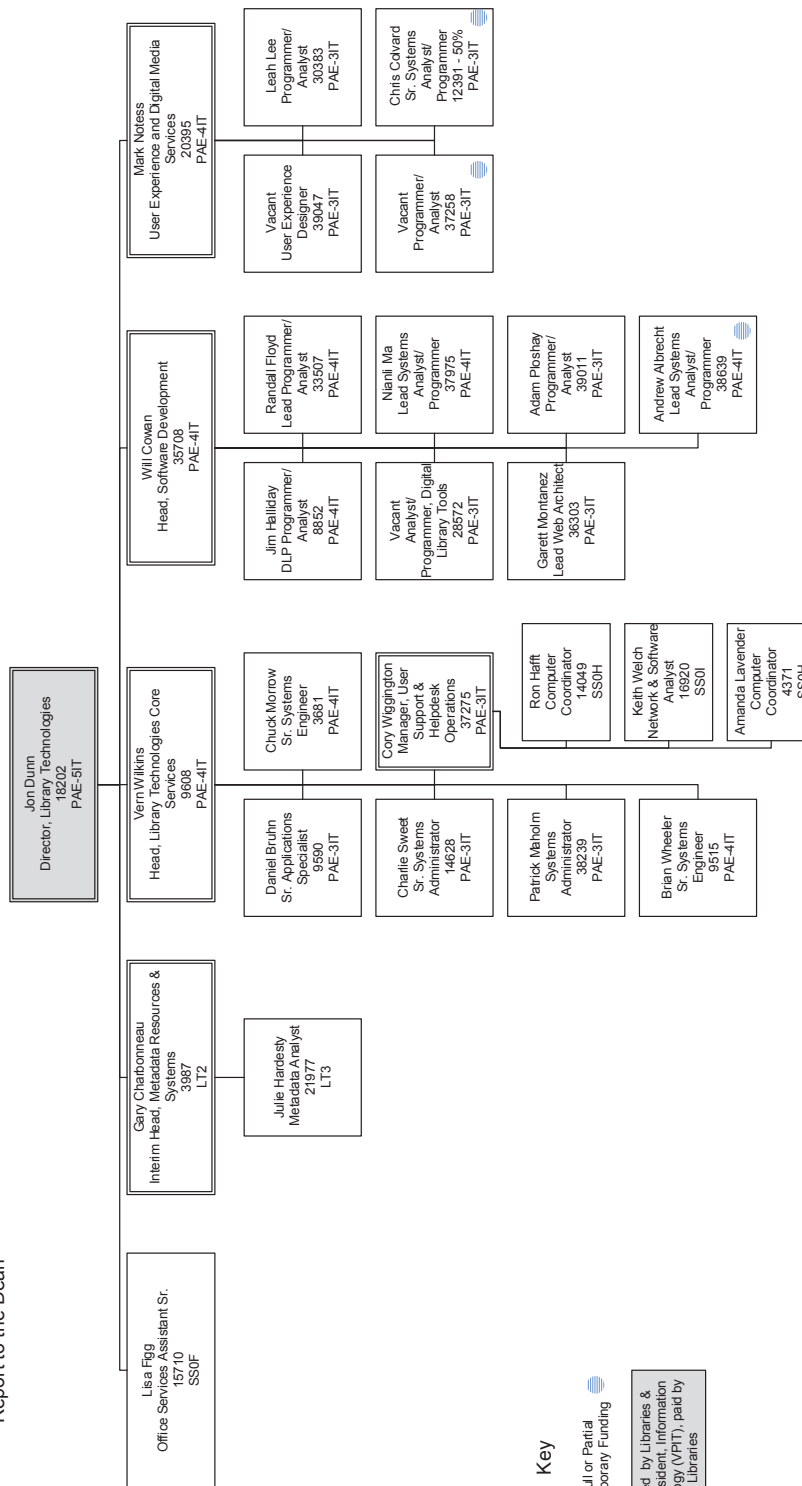

Organization Charts

Brown University Library

SEARCH: ● Everything ● Books+ ● Articles ● Website Find

Library A-Z | Off-Campus Access | Hours & Locations | Contact

University Library Org Chart - Tree View

[Alphabetical listing](#) | [Full tree view](#) | [Top of tree](#) | [Up one level](#) | [Org chart admin](#) (authorized users only)

```
graph TD; Ashton[Andrew Ashton  
Associate University Librarian for Digital Technologies  
Supervisor: Harriette Hemmasi, Jolkowsky Family University Librarian]; Vacant["(Position Vacant)  
Library Web Manager"]; Rainwater["Jean Rainwater  
Head, Integrated Technology Services"]; Rhoads["Joseph Rhoads  
Digital Repository Manager"]; Caldwell["Ann Caldwell  
Head, Imaging and Metadata Services"]; Rashleigh["Edward Rashleigh  
Data Visualization Coordinator"]; Ashton --- Vacant; Ashton --- Rainwater; Ashton --- Rhoads; Ashton --- Caldwell; Ashton --- Rashleigh;
```

Libraries Information Technology

University of California, Irvine
Organizational Chart

Revised: 04/01/2014

6/3/2014

Library Technologies
Report to the Dean

Key

- Full or Partial Temporary Funding
- Funded by Libraries & Vice President, Information Technology (VPIT), paid by Libraries

University of Rochester
 River Campus Libraries
 Information Technology Services
 Organizational Chart