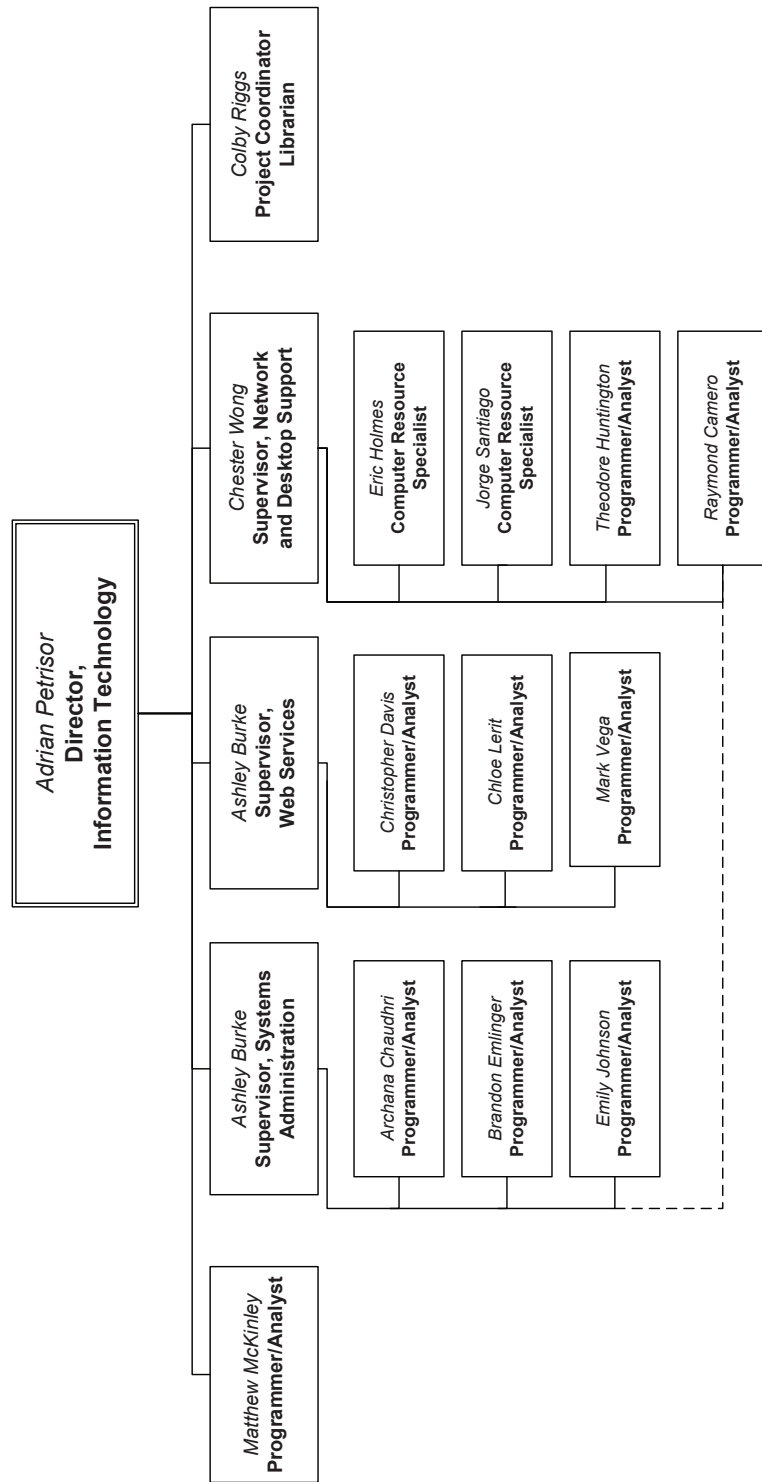

Organization Charts

Brown University Library

SEARCH: ● Everything ● Books+ ● Articles ● Website Find

Library A-Z | Off-Campus Access | Hours & Locations | Contact

University Library Org Chart - Tree View

[Alphabetical listing](#) | [Full tree view](#) | [Top of tree](#) | [Up one level](#) | [Org chart admin](#) (authorized users only)

```
graph TD; Ashton[Andrew Ashton  
Associate University Librarian for Digital Technologies  
Supervisor: Harriette Hemmasi, Jolkowsky Family University Librarian]; Vacant["(Position Vacant)  
Library Web Manager"]; Rainwater["Jean Rainwater  
Head, Integrated Technology Services"]; Rhoads["Joseph Rhoads  
Digital Repository Manager"]; Caldwell["Ann Caldwell  
Head, Imaging and Metadata Services"]; Rashleigh["Edward Rashleigh  
Data Visualization Coordinator"]; Ashton --- Vacant; Ashton --- Rainwater; Ashton --- Rhoads; Ashton --- Caldwell; Ashton --- Rashleigh;
```

Libraries Information Technology

University of California, Irvine
Organizational Chart

Revised: 04/01/2014

6/3/2014

Library Technologies
Report to the Dean

Key

- Full or Partial Temporary Funding
- Funded by Libraries & Vice President, Information Technology (VPIT), paid by Libraries