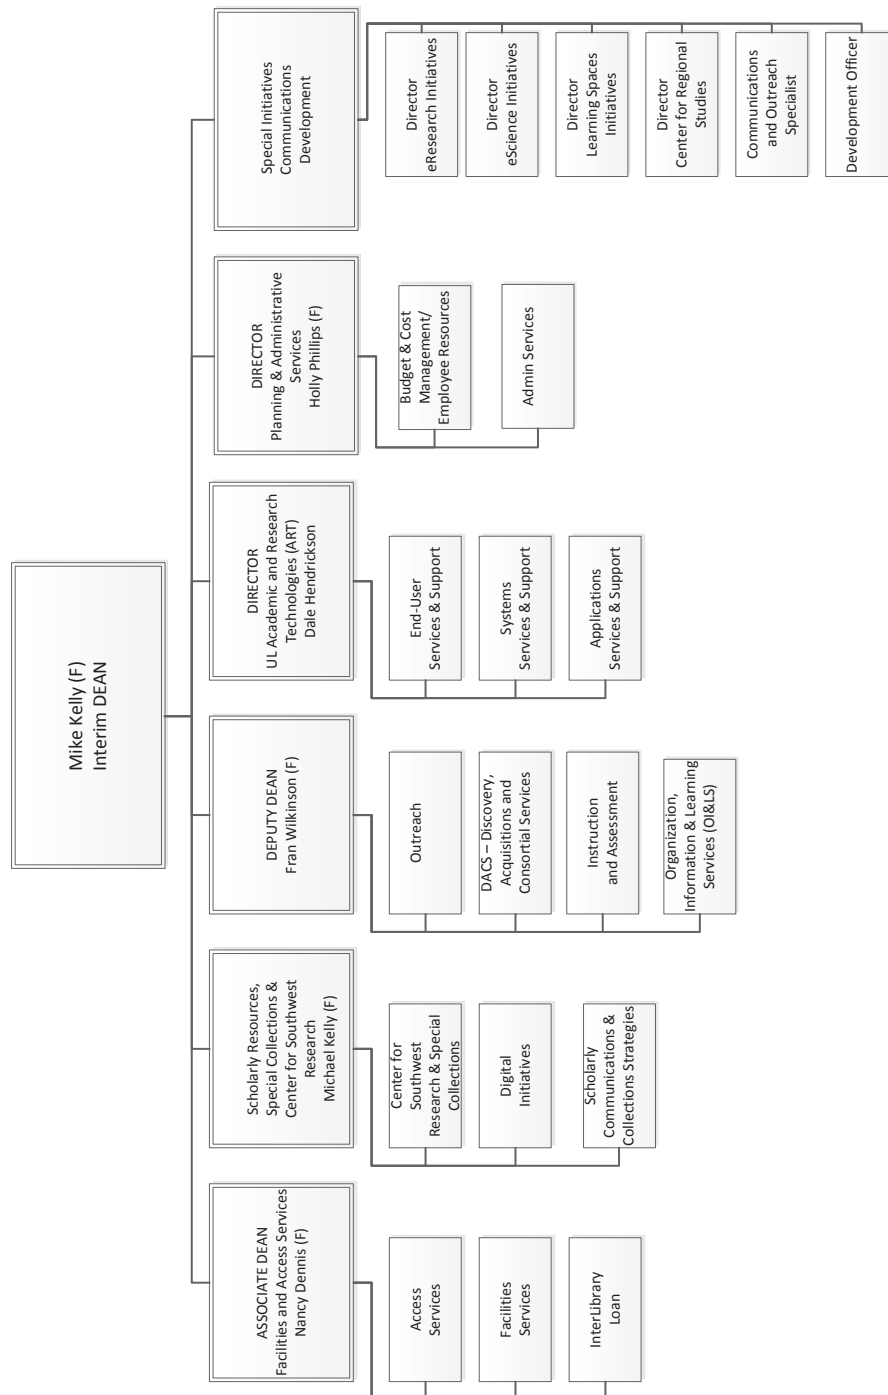

Organization Charts

Brown University Library

SEARCH: ● Everything ● Books+ ● Articles ● Website Find

Library A-Z | Off-Campus Access | Hours & Locations | Contact

University Library Org Chart - Tree View

[Alphabetical listing](#) | [Full tree view](#) | [Top of tree](#) | [Up one level](#) | [Org chart admin](#) (authorized users only)

```
graph TD; Ashton[Andrew Ashton  
Associate University Librarian for Digital Technologies  
Supervisor: Harriette Hemmasi, Jolkowsky Family University Librarian]; Vacant["(Position Vacant)  
Library Web Manager"]; Rainwater["Jean Rainwater  
Head, Integrated Technology Services"]; Rhoads["Joseph Rhoads  
Digital Repository Manager"]; Caldwell["Ann Caldwell  
Head, Imaging and Metadata Services"]; Rashleigh["Edward Rashleigh  
Data Visualization Coordinator"]; Ashton --- Vacant; Ashton --- Rainwater; Ashton --- Rhoads; Ashton --- Caldwell; Ashton --- Rashleigh;
```

Libraries Information Technology

University of California, Irvine
Organizational Chart

Revised: 04/01/2014

6/3/2014

Library Technologies
Report to the Dean

Key

- Full or Partial Temporary Funding
- Funded by Libraries & Vice President, Information Technology (VPIT), paid by Libraries

OVERVIEW-UL&LS ORGANIZATIONAL STRUCTURE

Digital Library Initiatives

11/06/13

Information Technology

01/23/14

User Experience

01/23/14

UNIVERSITY OF PENNSYLVANIA LIBRARY
Penn Libraries Reporting Organization