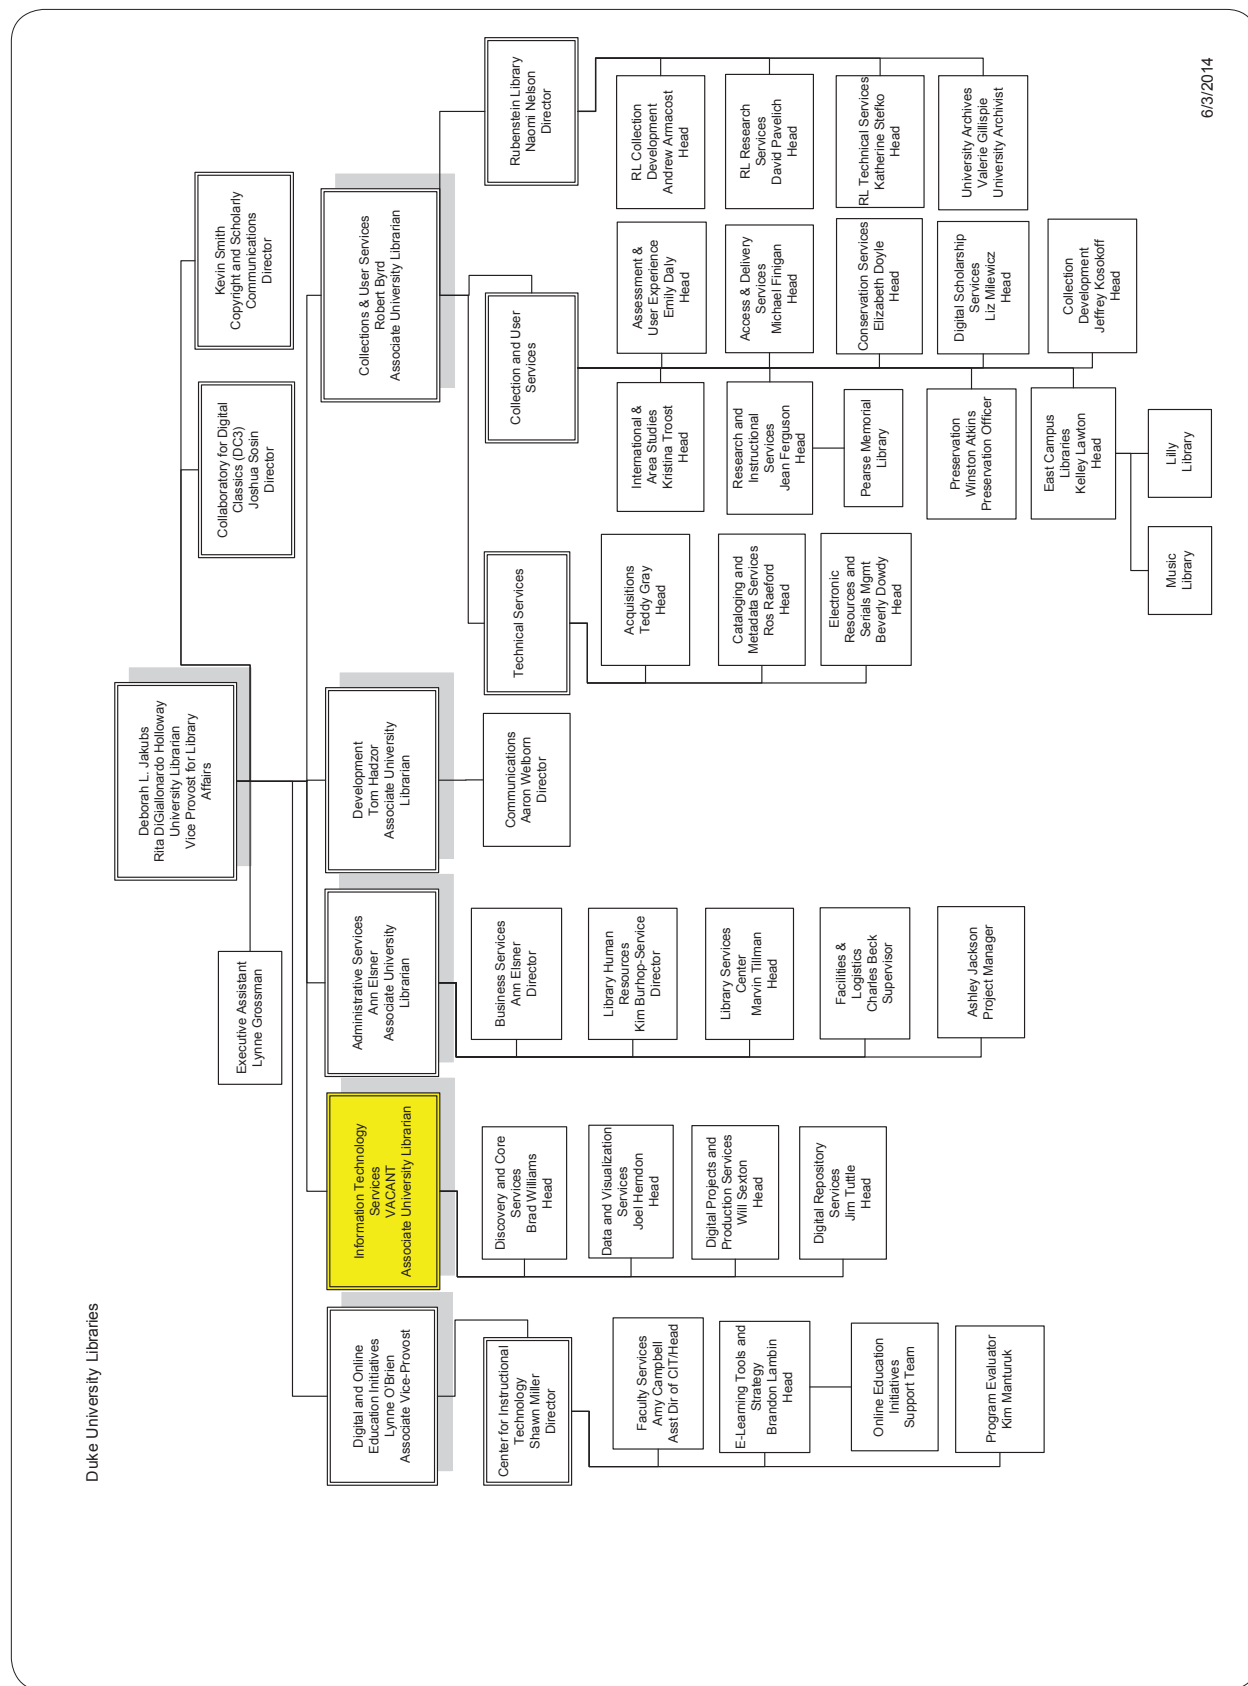

Organization Charts

Brown University Library

SEARCH: ● Everything ● Books+ ● Articles ● Website Find

Library A-Z | Off-Campus Access | Hours & Locations | Contact

University Library Org Chart - Tree View

[Alphabetical listing](#) | [Full tree view](#) | [Top of tree](#) | [Up one level](#) | [Org chart admin](#) (authorized users only)

```
graph TD; Ashton[Andrew Ashton  
Associate University Librarian for Digital Technologies  
Supervisor: Harriette Hemmasi, Jolkowsky Family University Librarian]; Vacant["(Position Vacant)  
Library Web Manager"]; Rainwater["Jean Rainwater  
Head, Integrated Technology Services"]; Rhoads["Joseph Rhoads  
Digital Repository Manager"]; Caldwell["Ann Caldwell  
Head, Imaging and Metadata Services"]; Rashleigh["Edward Rashleigh  
Data Visualization Coordinator"]; Ashton --- Vacant; Ashton --- Rainwater; Ashton --- Rhoads; Ashton --- Caldwell; Ashton --- Rashleigh;
```

Libraries Information Technology

University of California, Irvine
Organizational Chart

Revised: 04/01/2014

6/3/2014

Library Technologies
Report to the Dean

Key

- Full or Partial Temporary Funding
- Funded by Libraries & Vice President, Information Technology (VPIT), paid by Libraries