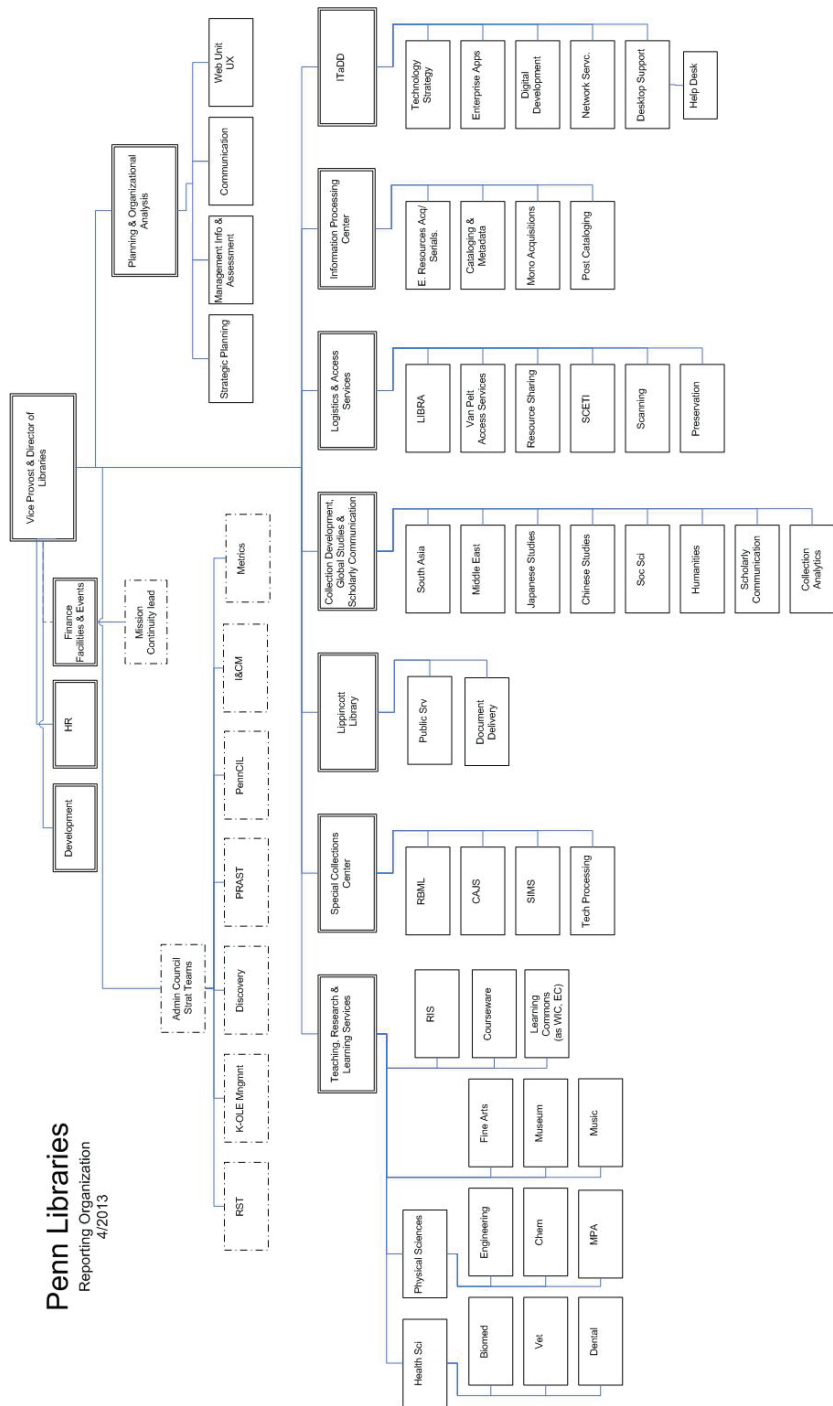

Organization Charts

Brown University Library

SEARCH: ● Everything ● Books+ ● Articles ● Website Find

Library A-Z | Off-Campus Access | Hours & Locations | Contact

University Library Org Chart - Tree View

[Alphabetical listing](#) | [Full tree view](#) | [Top of tree](#) | [Up one level](#) | [Org chart admin](#) (authorized users only)

```
graph TD; Ashton[Andrew Ashton  
Associate University Librarian for Digital Technologies  
Supervisor: Harriette Hemmasi, Jolkowsky Family University Librarian]; Vacant["(Position Vacant)  
Library Web Manager"]; Rainwater["Jean Rainwater  
Head, Integrated Technology Services"]; Rhoads["Joseph Rhoads  
Digital Repository Manager"]; Caldwell["Ann Caldwell  
Head, Imaging and Metadata Services"]; Rashleigh["Edward Rashleigh  
Data Visualization Coordinator"]; Ashton --- Vacant; Ashton --- Rainwater; Ashton --- Rhoads; Ashton --- Caldwell; Ashton --- Rashleigh;
```

OVERVIEW-UL&LS ORGANIZATIONAL STRUCTURE

Digital Library Initiatives

11/06/13

Information Technology

01/23/14

User Experience

01/23/14

UNIVERSITY OF PENNSYLVANIA LIBRARY
Penn Libraries Reporting Organization

University of Rochester
 River Campus Libraries
 Information Technology Services
 Organizational Chart