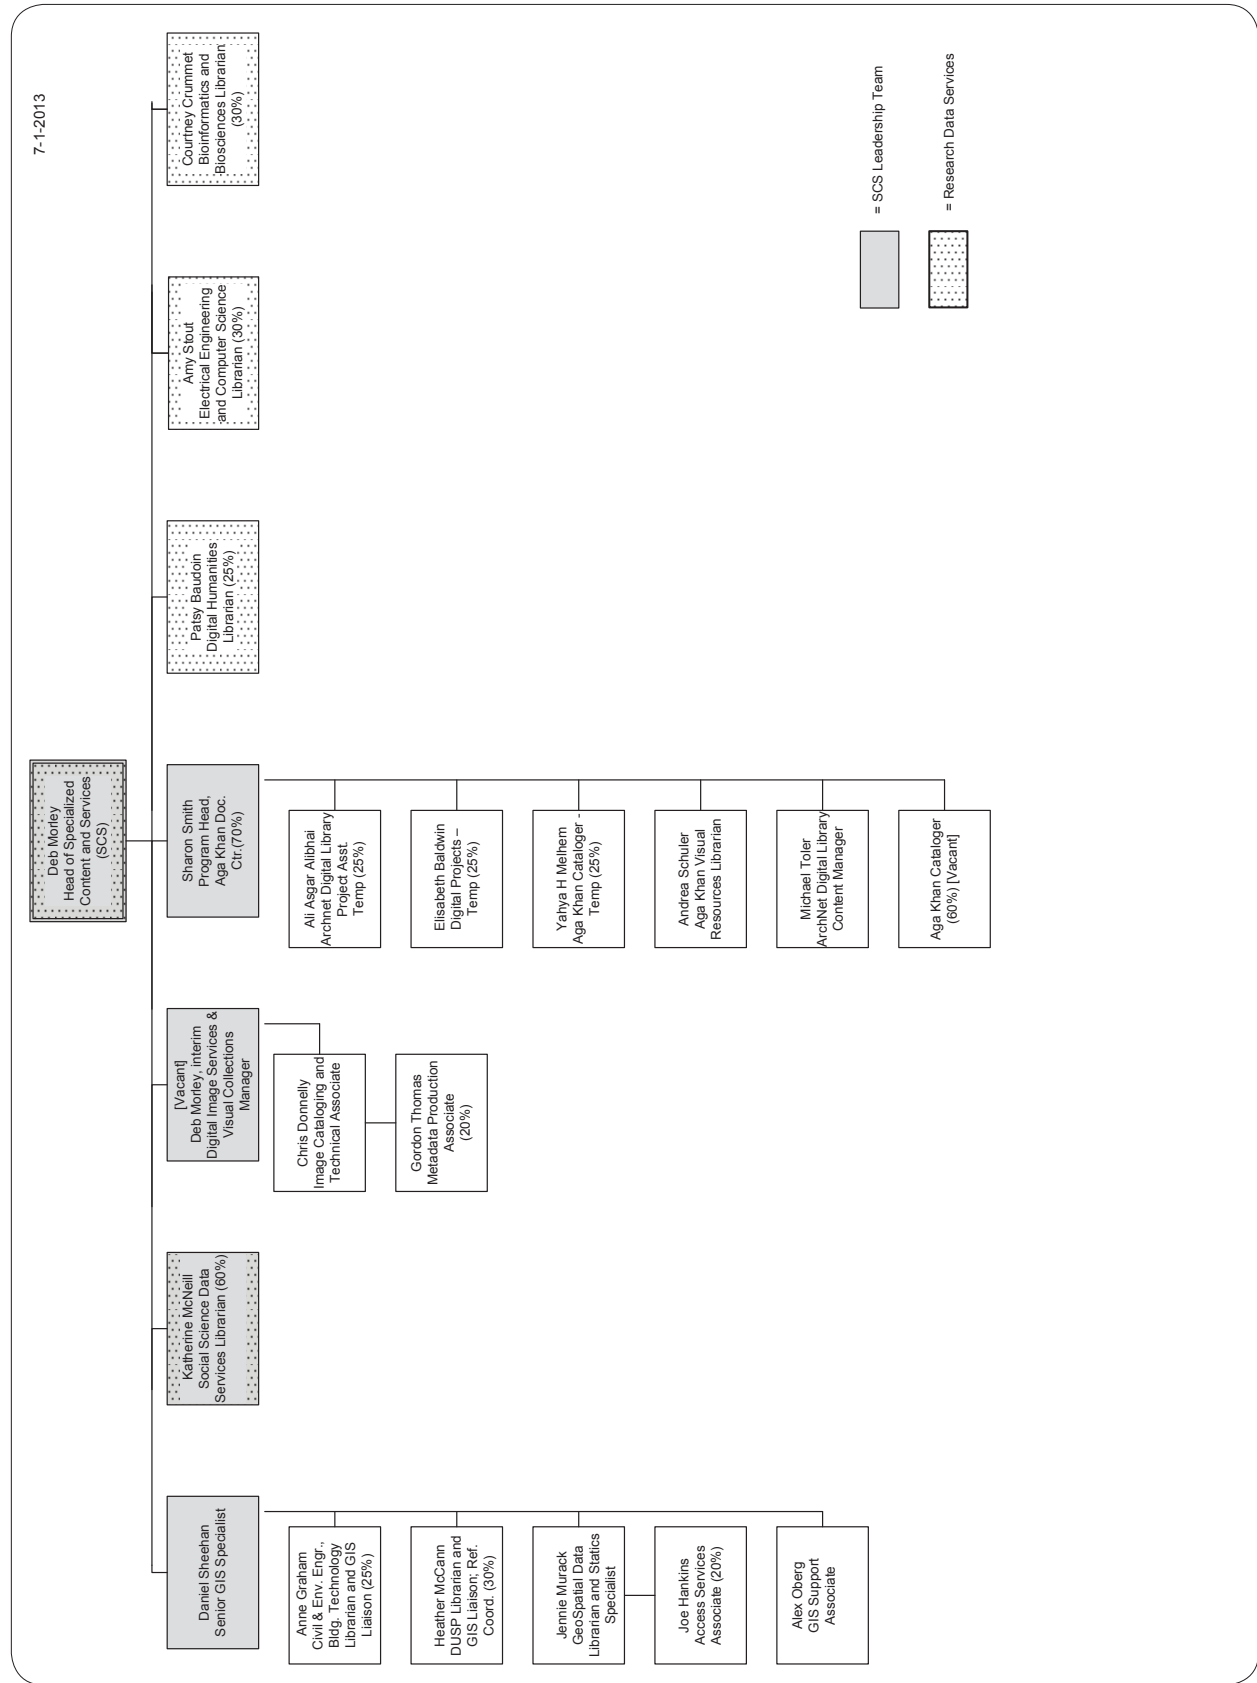

Organization Charts

Appendix A: RDMSG Organizational Structure

Date: 1/29/2013

UNIVERSITY OF ROCHESTER
River Campus Libraries Organizational Chart