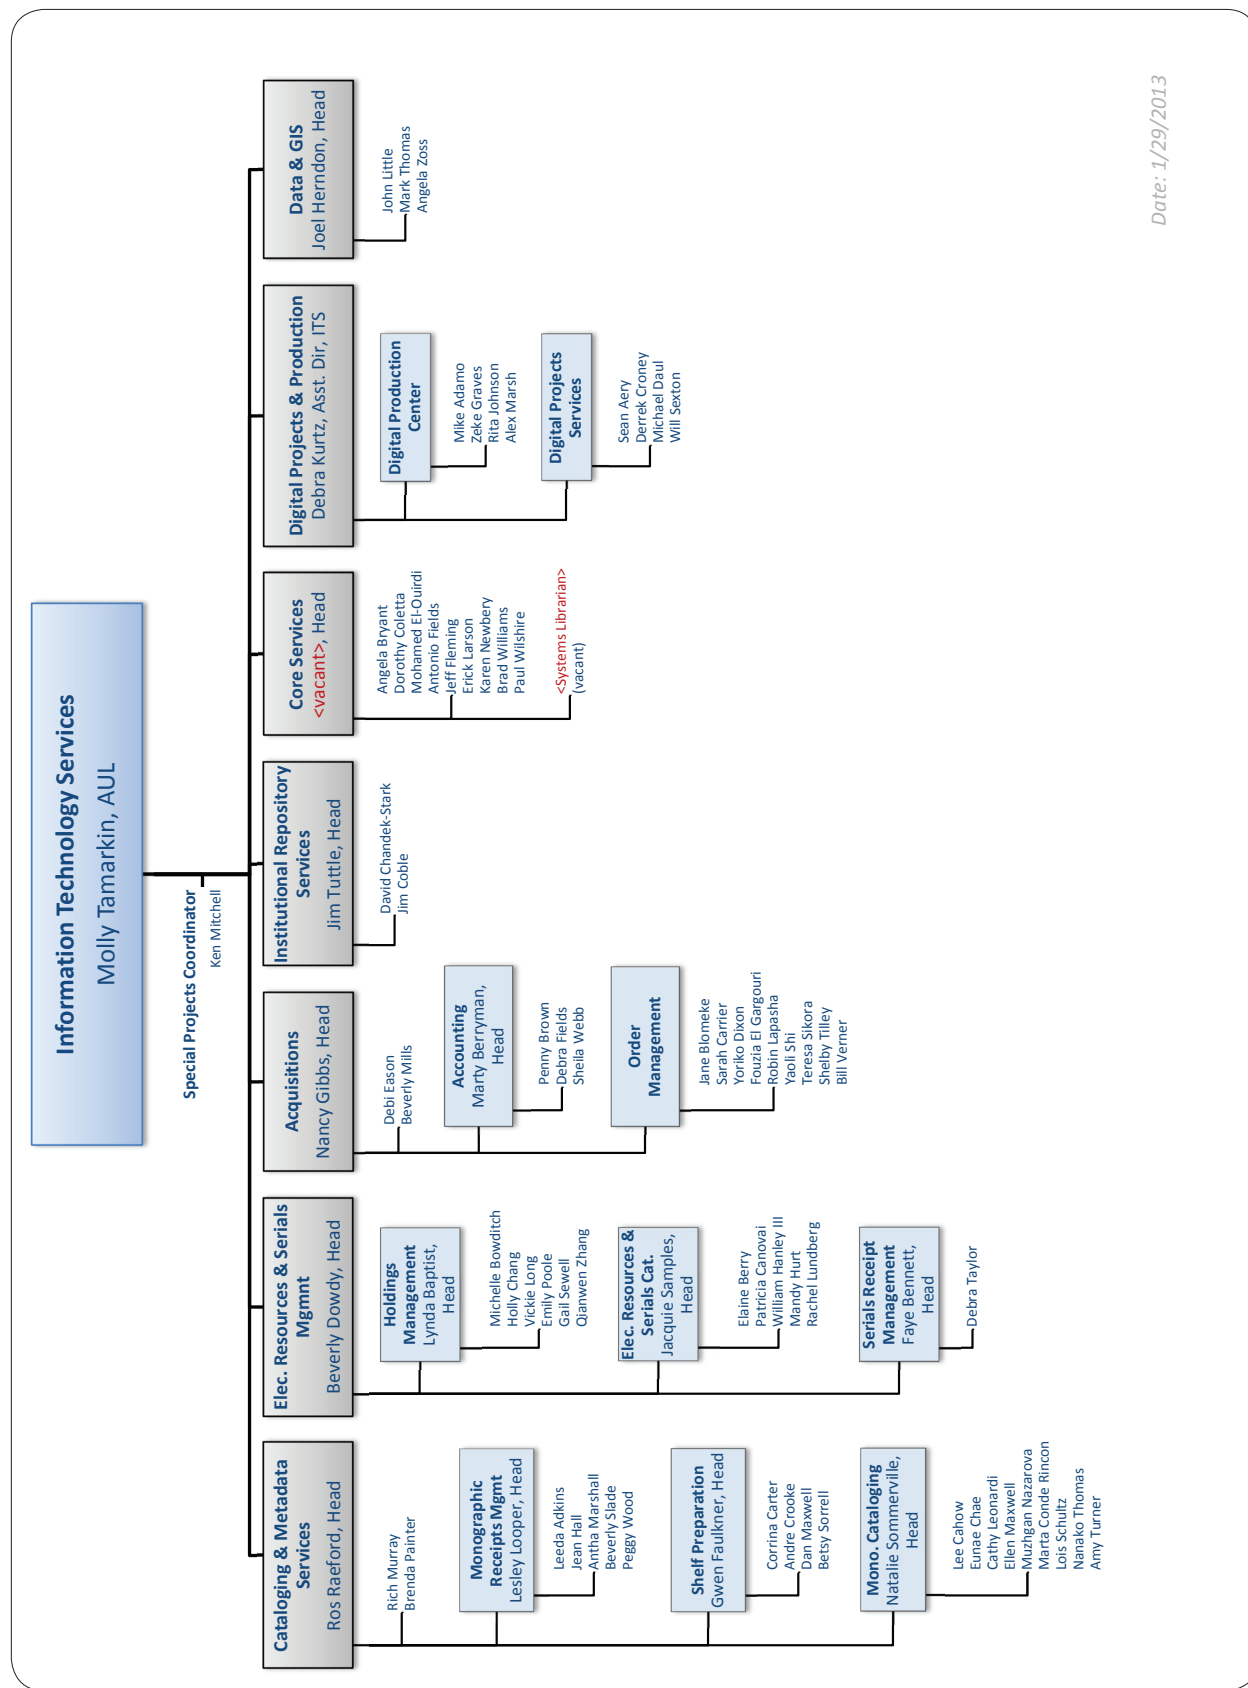

Organization Charts

Appendix A: RDMSG Organizational Structure

Date: 1/29/2013

UNIVERSITY OF ROCHESTER
River Campus Libraries Organizational Chart